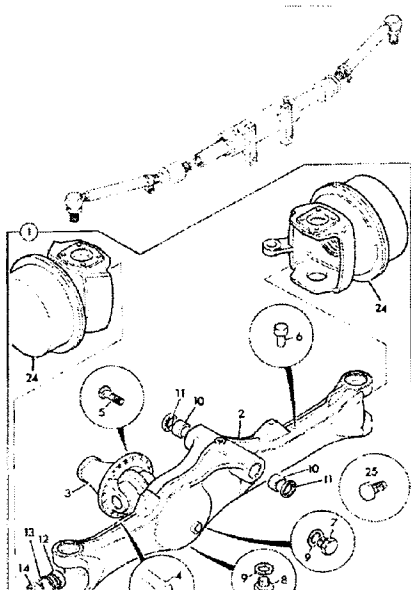

3CX

AXLE ASSEMBLY, 2WS 4WD STEERING 15.785:1 RATIO 448/57470 & 448/57480