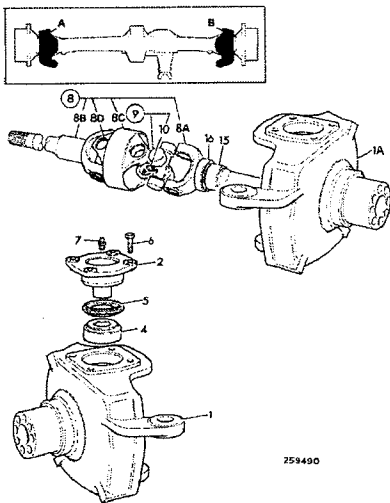

3CX

KNUCKLE, 2WS 4WD STEERING AXLE 15.785:I RATIO 448/57470 & 448/57480

259490