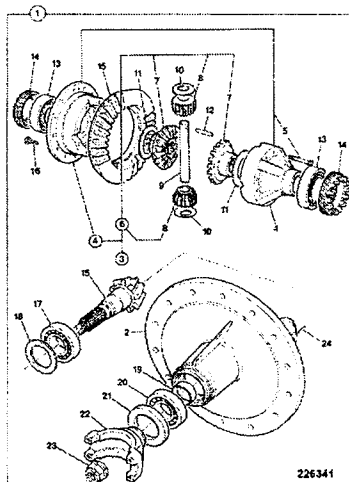

Ref:	Description:	Part No:	Qty:	Price:
12	Bearing	907/08400	- 1 +	Contact Dealer
13	Circlip	2203/1082	- 1 +	Contact Dealer
14	Seal	904/50040	- 1 +	Contact Dealer

Ref:	Description:	Price:
24	'See Remark' Wheel hubs see frame F1-6-10, F1-6-20	Contact Dealer

Ref:	Description:	Part No:	Qty:	Price:
25	Stop lock 45mm long Use with 20" rims.	123/06718	- 1 +	Contact Dealer

---

Genuine JCB parts available to purchase online and delivered direct.

"Jamais Content - that's very, very much me. I am never content; I'm always looking for improvement." Mr. JCB

3CX

DIFFERENTIAL, 2WS 4WD STEERING AXLE 15.785:1 RATIO 448/57470 & 448/57480