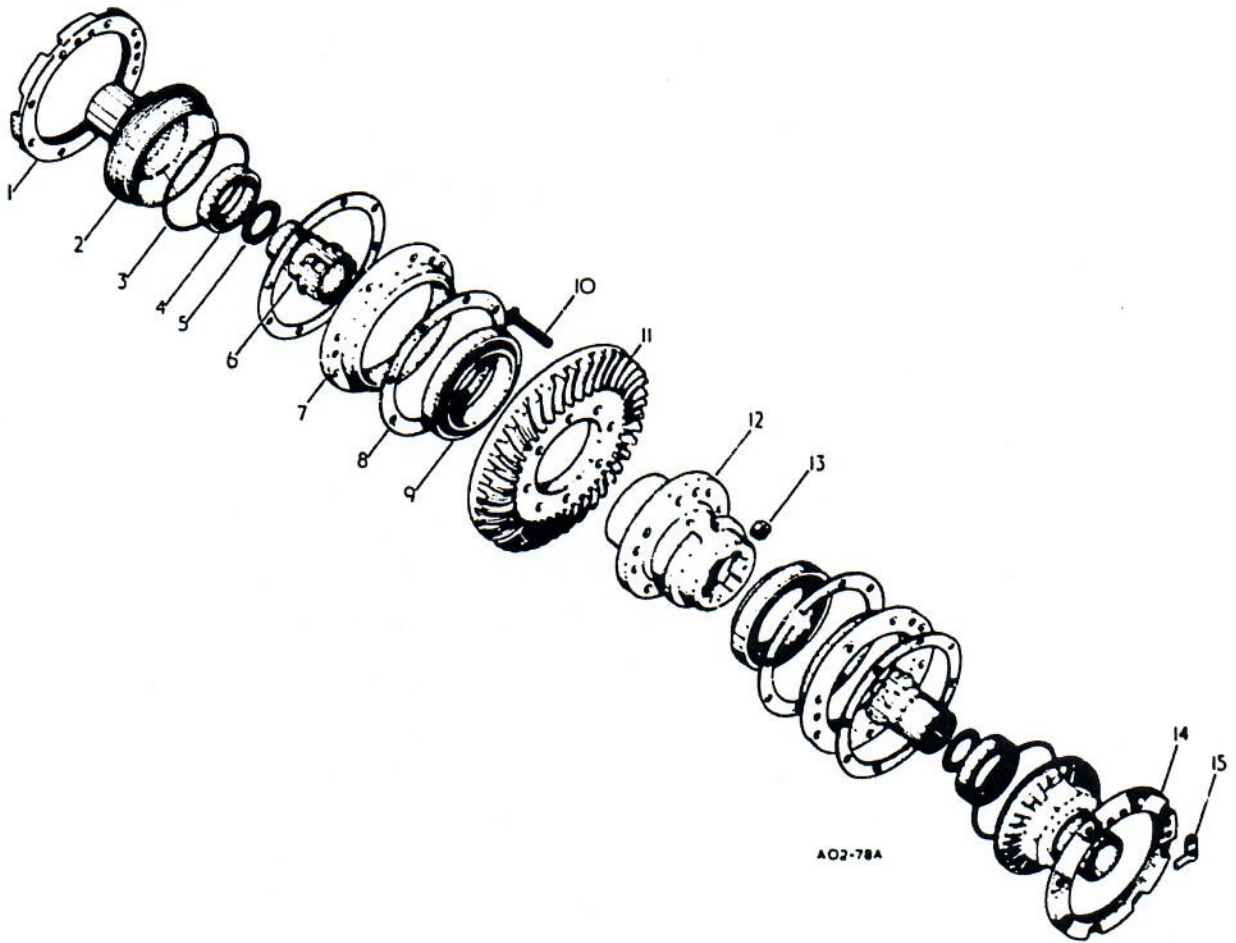

GROUP 7
DRIVE TRAIN

-60-

GRID E 1 (1)

165

DRIVE BEVEL GEAR
A02-78A

A02-78A

GROUP 7
DRIVE TRAIN

-61-

GRID E 2 (1)

REF NO	PART NUMBER	DESCRIPTION	165	QTY
1	3 107 736 R1	DRIVE BEVEL GEAR CONTINUED RING, BEVEL GEAR BEARING ADJUSTER BAGUE RING ANILLO		1
	179 861	BOLT, HEX HD 7/16 X 1-3/8 BOULÓN SCHRAUBE		8
	3 043 969 R91	TORNILLO WASHER, SEALING RONDELLE U-SCHEIBE ARANDELA		8
2	3 107 739 R11	ADJUSTER, CPT. DRIVE BEVEL GEAR BEARING REGLEUR EINSTELLVORRICHTUNG REGULADOR		2
3	705 227 R1	O-RING, DRIVE BEVEL GEAR BEARING ADJUSTER BAGUE RING ANILLO		2
4	3 119 915 R1	SEAL, OIL JOINT D'ETANCHEITE DICHTUNG SELLO		2
5	704 660 R1	RING, THRUST BAGUE RING ANILLO		2
6	3 042 541 R92	COUPLING, STEERING CLUTCH SHAFT - 6 TEETH - - W/PLUG 172 593 - ACCOUPLMENT MUFFE ACOPLAMIENTO		2
	172 593	PLUG BOUCHON STOPFEN TAPON		2

GROUP 7
DRIVE TRAIN

-63-

GRID E 4 (1)

REF NO	PART NUMBER	DESCRIPTION	165	QTY
		DRIVE BEVEL GEAR CONTINUED		
	179 861	BOLT, HEX HD 7/16 X 1-3/8 BOULÓN SCHRAUBE TORNILLO		8
	3 043 969 R91	WASHER, SEALING RONDELLE U-SCHEIBE ARANDELA		8
15	703 451 R1	LOCK, BEVEL GEAR BEARING ADJUSTER VERRÖU SCHLOSS CERRADURA		2
	179 835	BOLT, HEX HD 3/8 X 5/8 BOULÓN SCHRAUBE TORNILLO		4
	103 321	WASHER, LOCK 3/8		4
		THE FOLLOWING PARTS ARE NOT ILLUSTRATED		
		RONDELLE U-SCHEIBE ARANDELA		
	3 042 374 R91	PACKAGE, DRIVE BEVEL GEAR BOLT SERVICE - AS REQUIRED - COLIS PACKUNG PAQUETE		