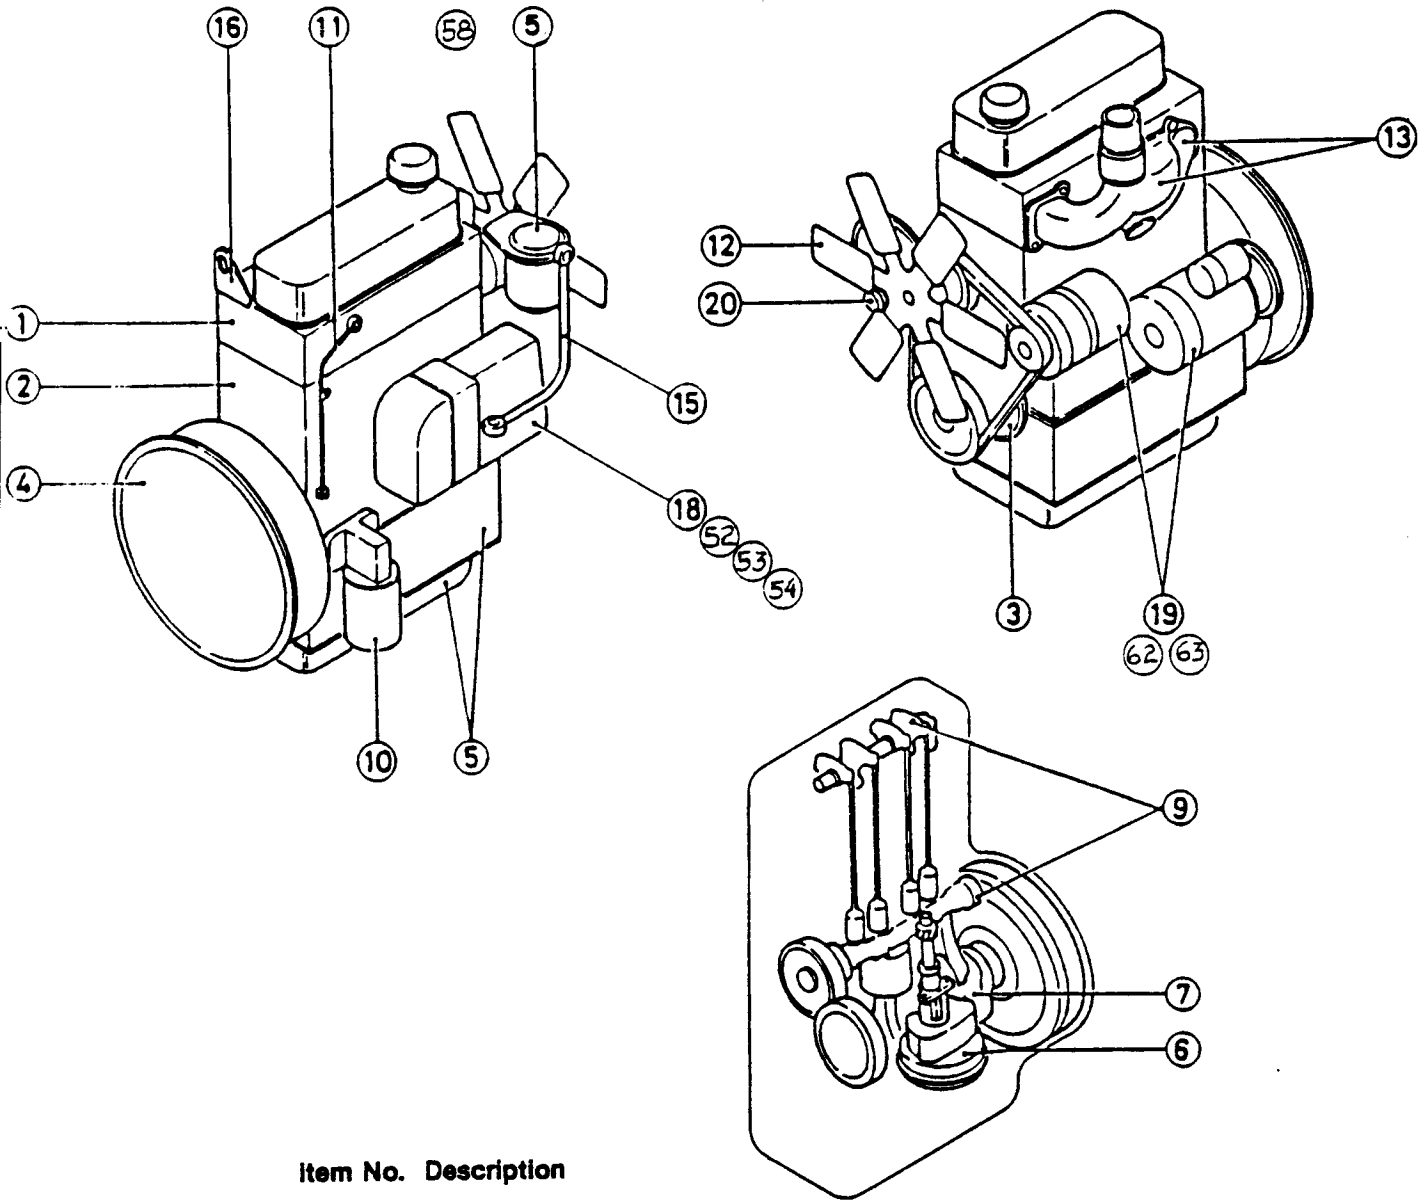

ISUZU ENGINE GROUP LOCATER GROUP CONTENTS

Item No. Description

1	Cyl. Head & Other Parts (Head Cover)
2	Cyl. Body & Other Parts
3	Timing Gear Case & Timing Gear
5	Oil Pan, Tach Drive & Fuel Filter
6	Oil Pump & Fixing Parts
7	Crank Shaft, Crank Brg., Piston Conn. Rod & Fly Wheel
9	Valve Mechanism (Cam Shaft, Idle Gear, Rocker Arm)
11	Oil Pipe & Fixing Parts
12	Cooling System (Fan, Water)
13	Air Intake & Exhaust System
15	Fuel System (Inj. Nozzle, Fuel Pipe)
16	Engine Foot, Hanger & Fixing Parts
18	Injection Pump & Other Parts
52	Injection Pump (Proper)
53	Governor, Injection
54	Feed Pump, Injection
58	Nozzler Holder
62	Starter
63	Generator