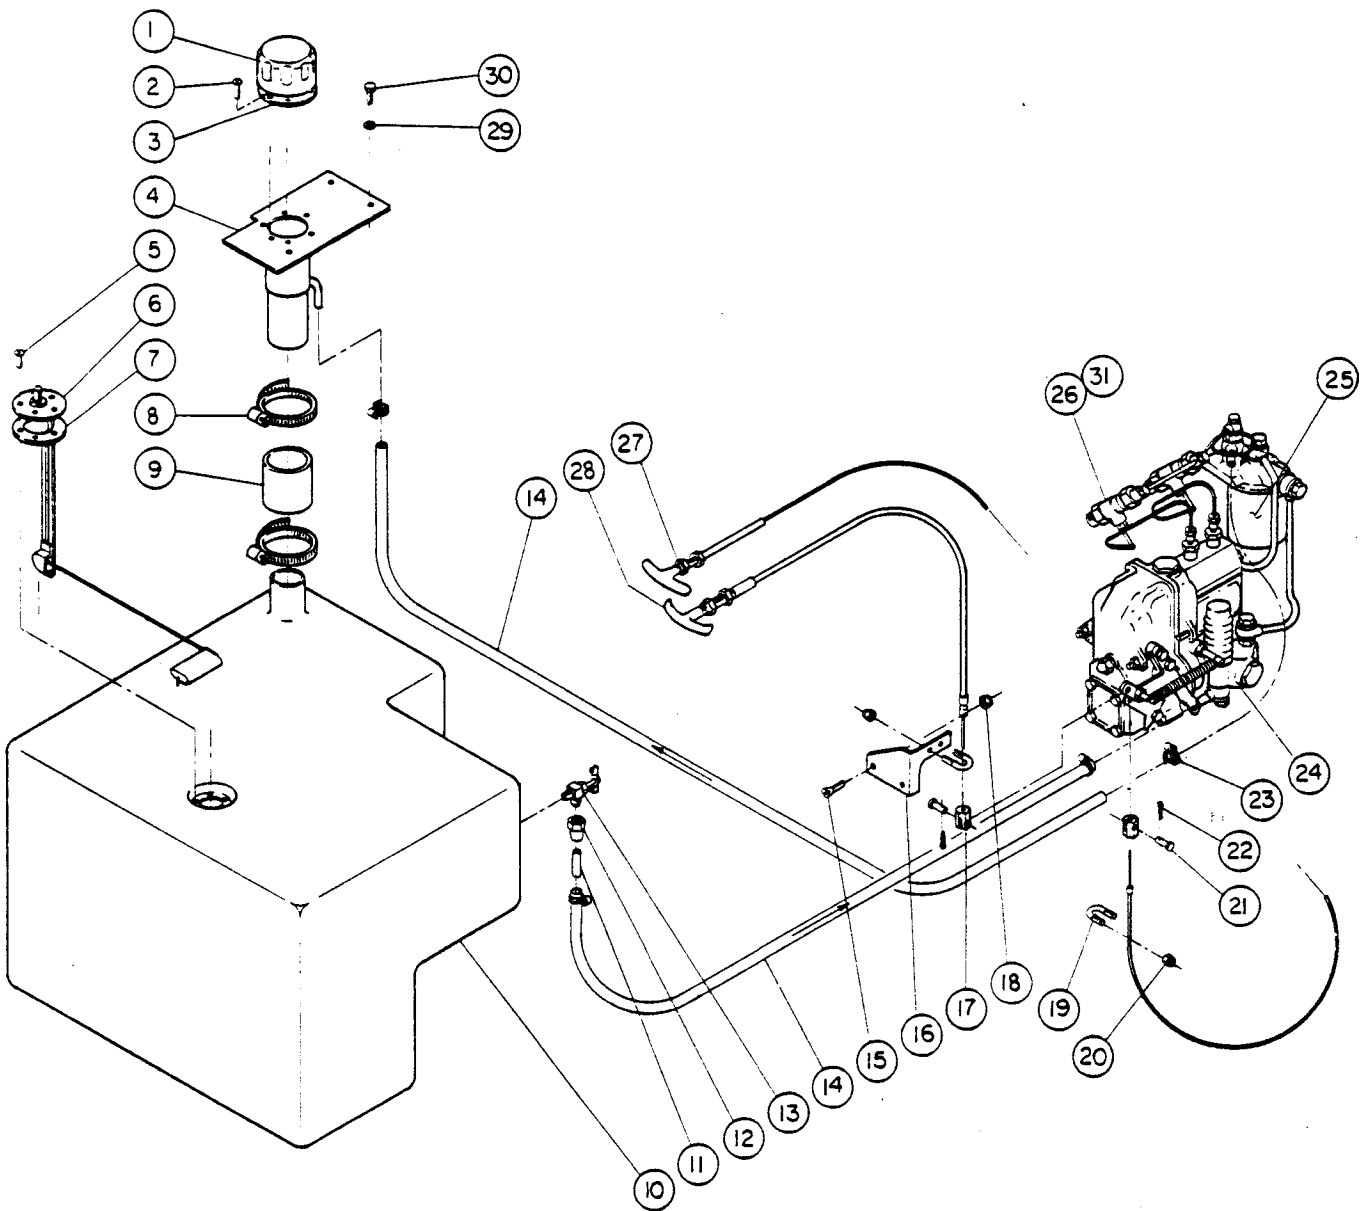

**FUEL SYSTEM
LOADER & DOZER
S/N LC30-0086 AND UP
S/N DC30-0501 AND UP**

LC-30
DC-30

Item No.	Part No.	Qty.	Description
1	585018	1	Filler, Breather Filler
2		6	Screw, Pan HD. Mach. #10-24NC X 1/2 LG.
3		1	Gasket, Filler Breather
4	580442-21	1	Fuel Filler
5		5	Screw Pan HD. Mach. #6-32NC X 1/2 LG.
6	585214-22	1	Sender, Fuel (With Gasket)
7	585214-2	1	Gasket, Sender
8	L10-10	2	Clamp, Hose
9	580435-1	1	Hose 2 ID. X 3 LG.
10	580340-1	1	Tank, Fuel
11	628651-96	1	Tube
12	A76-5	1	Nut, Tube #6 JIC 45° Flare
13	608520	1	Cock, Shut-Off
14	585071	A/R	Hose, Fuel
15		2	Screw, Flat HD. Mach. 1/4-28NF X 3/4 LG.

LC-30
DC-30

Item No.	Part No.	Qty.	Description
16	580305	1	Bracket, Throttle Cable
17	585139	2	Clevis, Throttle Cable
18		2	Nut Elastic Stop 1/2-28NF
19	575888	2	Clip, 1/4 Wire Rope
20	K10-4	4	Nut, Elastic Stop 1/4-20 NC
21	114783	2	Pin, Clevis
22		2	Pin, Cotter 1/16 X 1/2 LG.
23	L10-2	4	Clamp, Hose
24	585056-78	1	Pump Injection
25	585046-1	1	Fuel Filter
26	585056-76	1	Nozzle, Holder
27	585176-1	1	Cable, Shut Down
28	585249-1	1	Throttle Cable, Twist Lock
29		3	Washer, Split Lock, 1/4
30		3	Screw, Hex. HD. Cap. 1/4 - 20 UNC
31	585275-1	2	Nozzle, Fuel Injector