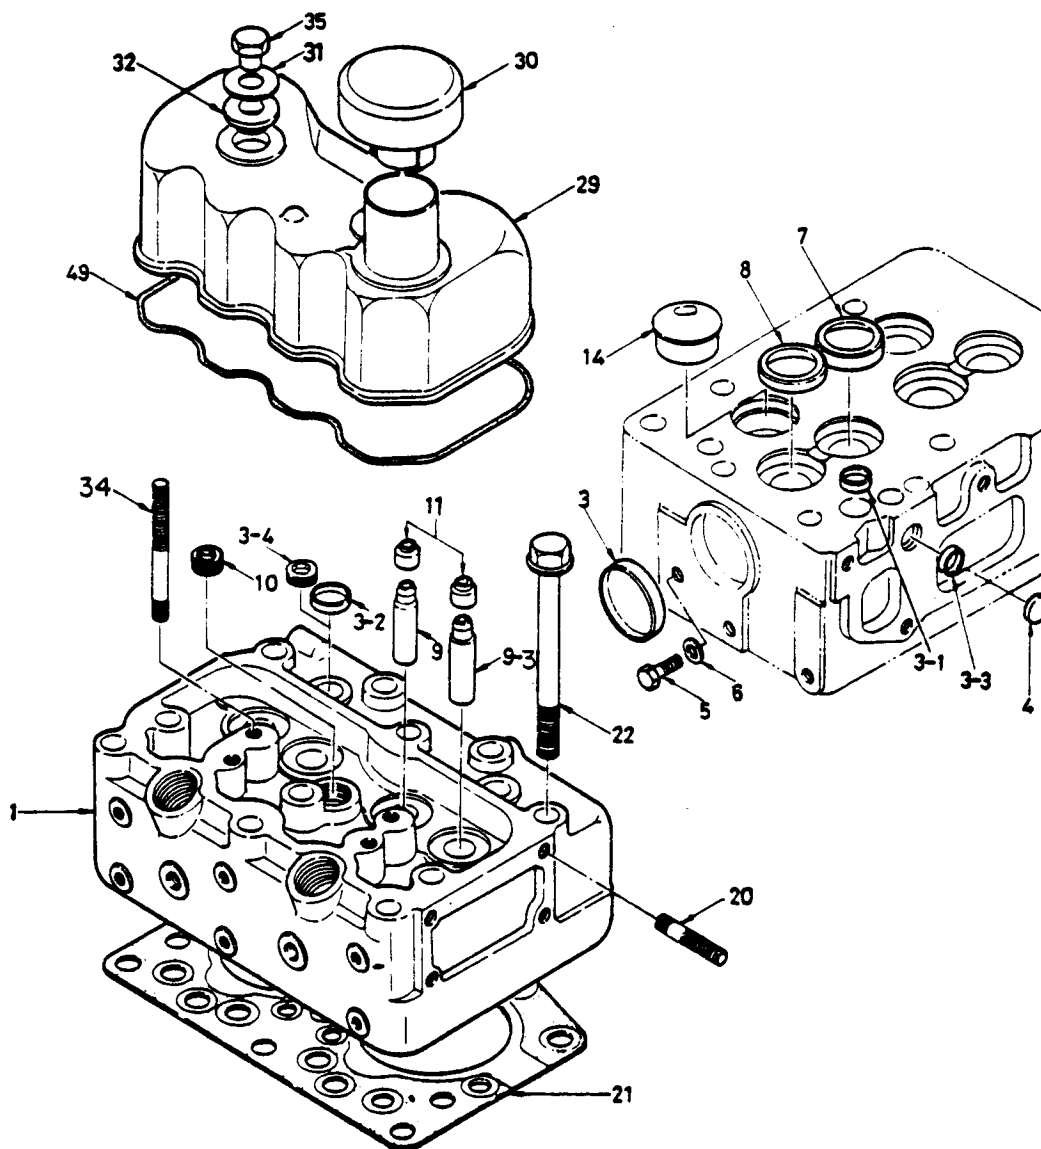

CYL. HEAD & OTHER PARTS (HEAD COVER)

1

Item No.	ISUZU Part No.	LC30/DC30 Qty.	Description	Item No.	ISUZU Part No.	LC30/DC30 Qty.	Description
1	511110-0970	1	Cyl Head Asm	10	909664-0340	1	Plug; 1/2 Upper Face
3	911129-0060	1	Sealing Cup; R Face D = 45	11	512569-0040	4	Seal; Valve
3-1	911129-0810	2	Sealing Cup; UN Face D = 16	14	911150-6040	2	Hot Plug Asm: W/Ball
3-2	911129-0820	2	Sealing Cup; UP Face D = 18	20	909630-0340	2	Stud; Thermostat Housing
3-3	911129-0830	2	Sealing Cup; Drilled D = 12	21	911141-6410	1	Cyl. Head Gasket
4	909860-5220	2	Plug; Plate, Cyl Head D = 12	22	909802-5140	11	Bolt; Cyl Head Fix
5	909202-0080	1	Plug; Screw	29	511170-0830	1	Cyl. Head Cover Asm
6	909920-8430	1	Packing; Plug	30	911750-6020	1	Cap Asm: Oil Filler
7	911715-0540	2	Valve Seat Insert; Inlet	31	911179-1050	2	Washer
8	911711-0660	2	Valve Seat Insert; Exh	32	911179-0300	2	Packing: Head Cover Nut
9	911721-1130	2	Valve Guide; Inlet, Cyl Head	34	909830-2120	2	Stud; MF-MF, Head Cover
9-3	911721-1590	2	Valve Guide; Esh, Cyl Head	35	911175-0110	2	Nut; Head Cover
				49	511173-0050	1	Packing; O-Ring Head Cover