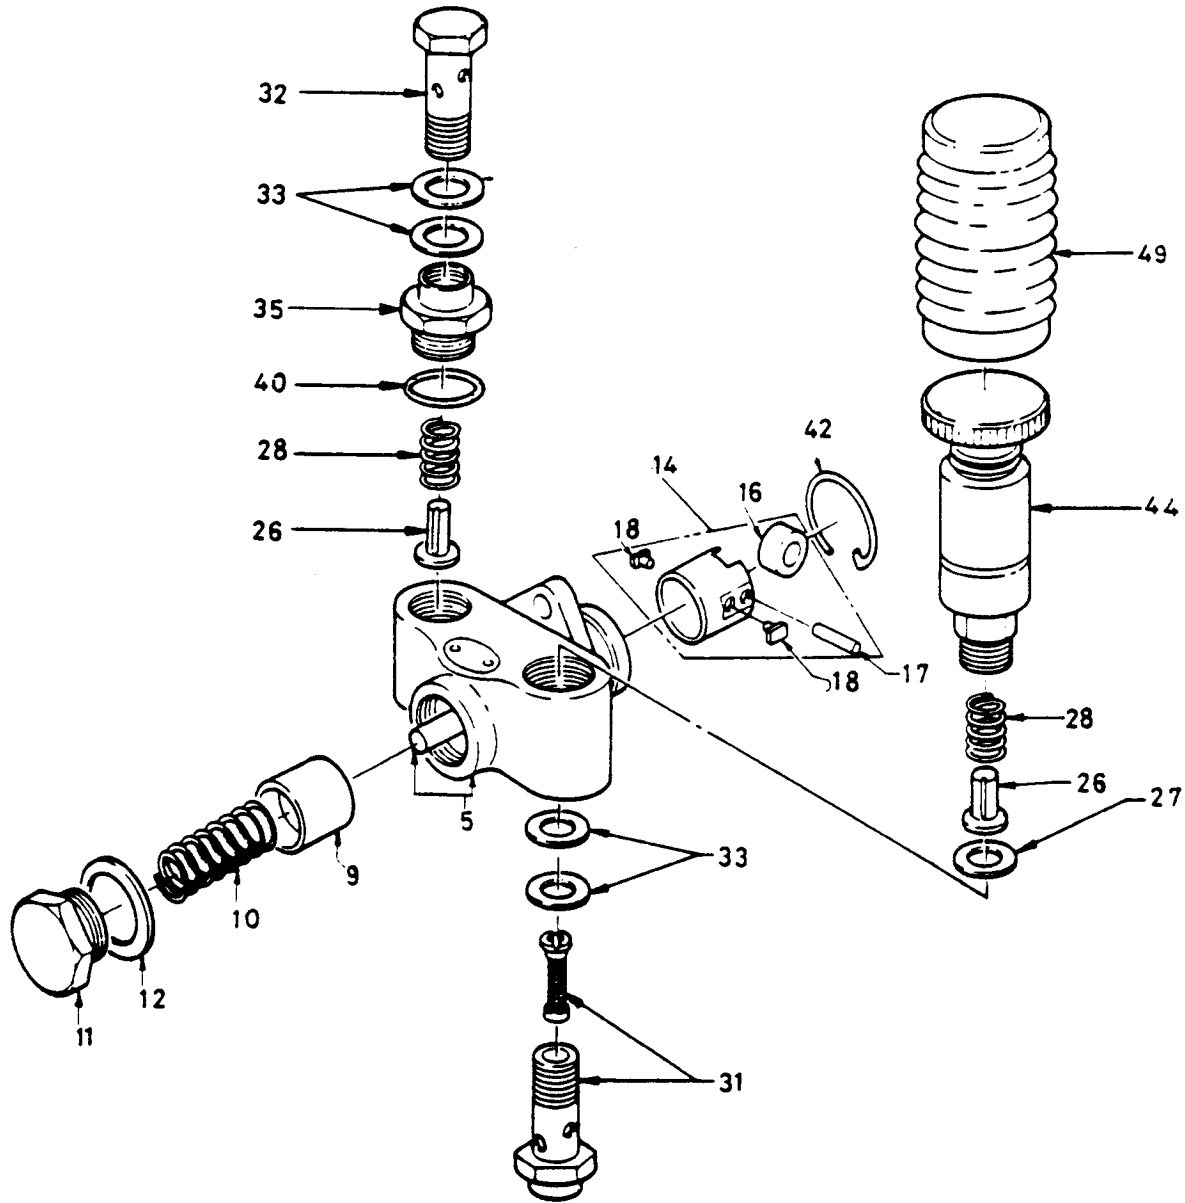

**FEED PUMP; INJECTION PUMP FIG. 2
(DIESEL KIKI)**

54

Item No.	ISUZU Part No.	LC30/DC30 Qty.	Description
5	915750-0220	1	Pump ASM; Feed
9	515751-0060	1	Housing; Feed Pump
10	981351-2050	1	Piston
11	981351-3030	1	Spring; Piston
12	981355-0230	1	Plug; Spring, Piston
14	981355-0320	1	Gasket: Plug
16	515754-0010	1	Tappet ASM
17	515629-0090	1	Roller; Tappet
18	981351-4100	1	Pin; Tappet
26	981351-4000	2	Guide; Tappet
26	981351-6020	2	Check Valve

Item No.	ISUZU Part No.	LC30/DC30 Qty.	Description
27	981355-0310	1	Gasket; Check Valve
28	981351-7020	2	Spring; Check Valve
31	988410-5530	1	Joint Bolt; Fuel Suction
32	988410-5450	1	Joint Bolt; Fuel Feed
33	988410-3770	4	Packing; Joint Bolt
35	115759-0030	1	Adapter; Check Valve
40	109623-0160	1	O-Ring
42	981355-0250	1	Snap Ring; Housing
44	981352-1040	1	Priming Pump
49	981355-0330	1	Cover