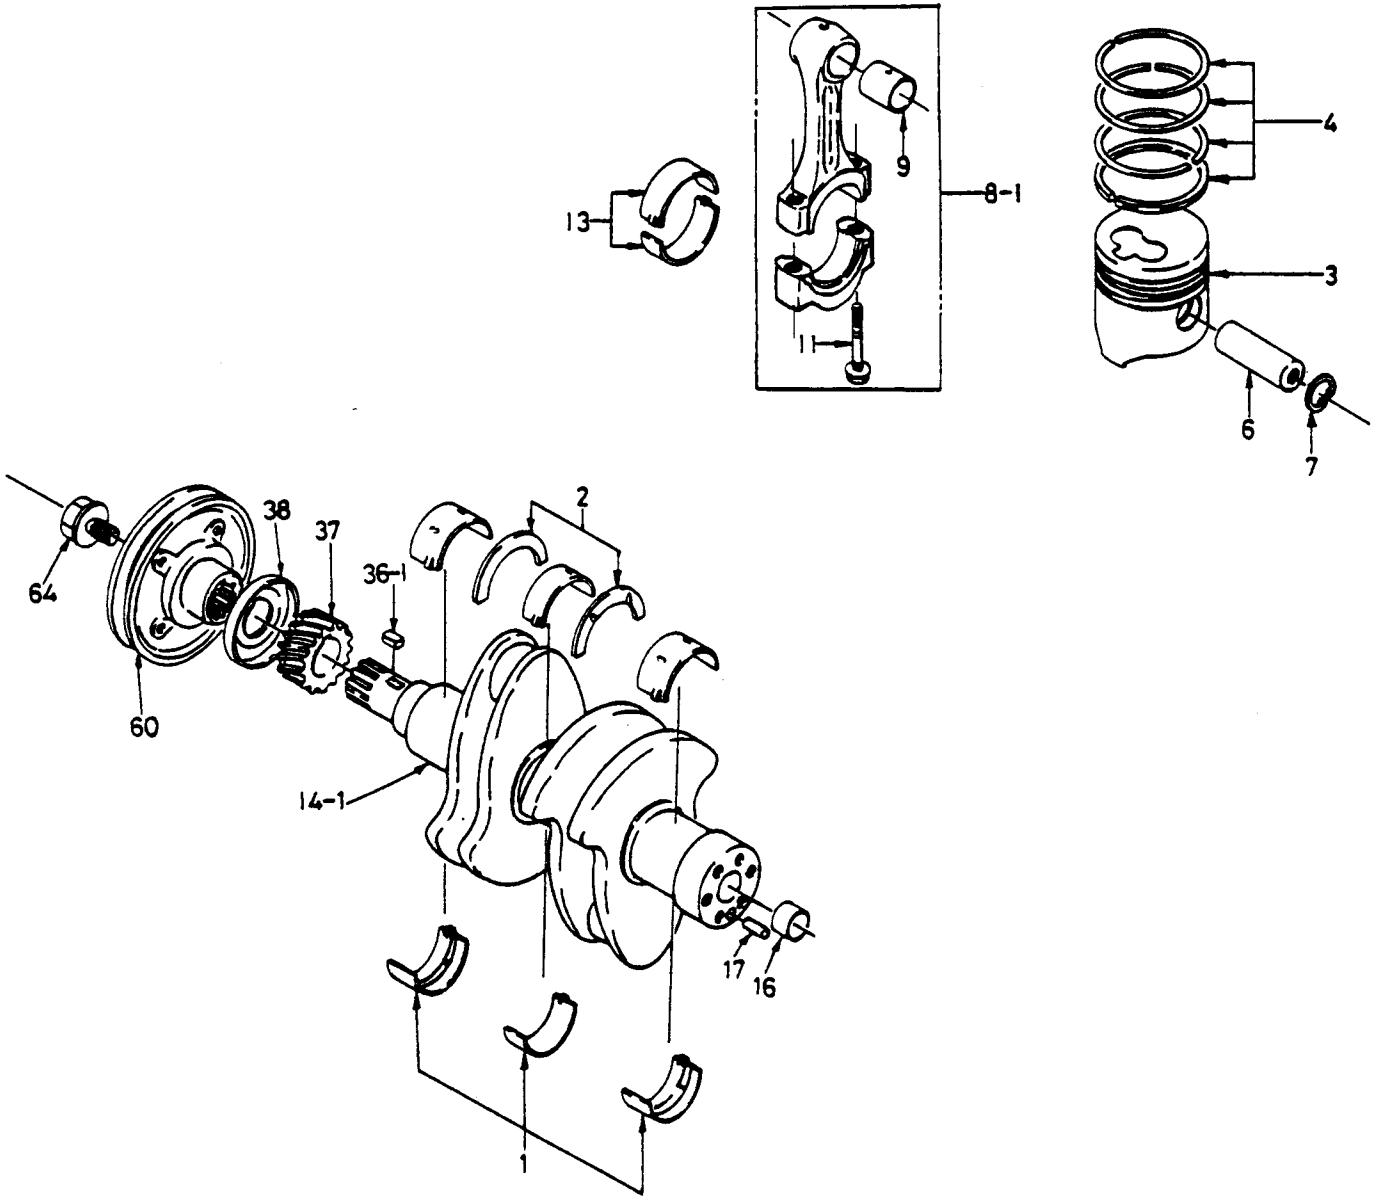

CRANK SHAFT, CRANK BRG., PISTON, CONN. ROD & FLY WHEEL

7

Item No.	ISUZU Part No.	LC30/DC30 Qty.	Description	Item No.	ISUZU Part No.	LC30/DC30 Qty.	Description
1	511510-0110	1	Crank Brg Kit; Std	8	512230-0280	2	Conn Rod Asm
1	511510-0111	1	Crank Brg Kit; Std	8	512230-0250		Conn Rod Asm
1	511530-0110	1	Crank Brg Kit; Unsi 0.25	9	912251-0620	2	Bush; Small End
1	511530-0111	1	Crank Brg Kit; Unsi 0.25	11	512235-0060	4	Bolt; Conn Rod
1	511540-0110	1	Crank Brg Kit; Unsi 0.50	13	512271-0050	2	Conn Rod Brg Set; Std
1	511540-0111	1	Crank Brg Kit; Unsi 0.50	13	512273-0050	2	Conn Rod Brg Set US 0.25
2	911581-0570	2	Thrust Brg	13	512274-0050	2	Conn Rod Brg Set US 0.50
3	512111-1370	2	Piston; Std	14	912321-6081		Crank Shaft Asm; Spline
3	512114-1370	2	Piston; Ovsi 0.50	16	912319-0030		Bush; Crankshaft
3	512116-1370	2	Piston; Ovsi 1.00	17	908151-2220		Pin; Straight
4	512121-0100	2	Piston Ring Set; Std	36	908030-7160	1	Key; Feather
4	512124-0100	2	Piston Ring Set; Ovsi 0.50	37	912521-0420	1	Gear; Crank Shaft (T = 21)
4	512126-0100	2	Piston Ring Set; Ovsi 1.00	38	912362-0390	1	Oil Thrower; Crank Shaft
6	512211-0090	2	Piston Pin	60	512371-0901	1	Pulley Crank Shaft
7	509587-0010	4	Snap Ring	64	509000-1320	1	Bolt Pulley