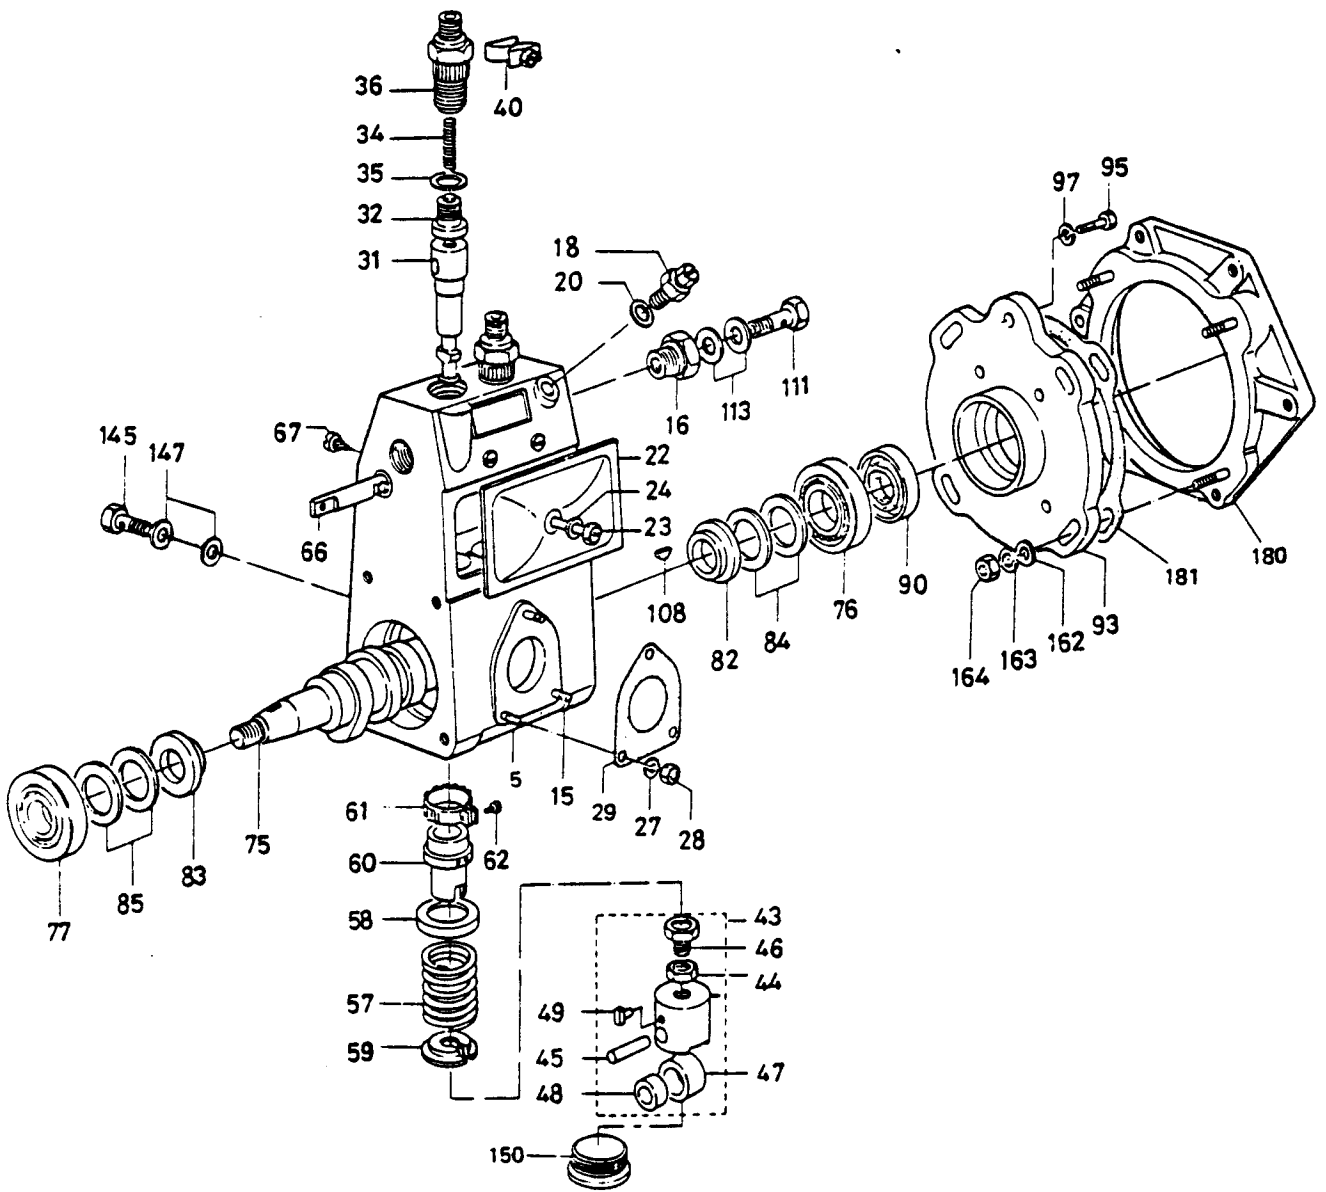

INJECTION PUMP: PROPER (DIESEL KIKI)

52

Item No.	ISUZU Part No.	LC30/DC30 Qty.	Description
B	981210-5100		Proper; Inj. Pump
5	515611-0490	1	Housing ASM; Pump
15	515619-0760	3	Stud; Housing
16	981235-0170	1	Adapter; Housing
18	981211-4070	1	Bolt; Housing
20	988410-5480	1	Gasket; Bolt Housing
22	515612-0090	1	Cover; Housing Side
23	981215-3300	1	Screw; Cover Fix
24	981215-1380	1	Gasket; Screw, Cover
27	115619-0040	3	SP Washer; Feed Pump Fix
28	988410-5540	3	Nut; Feed Pump Fix
29	981213-4010	1	Gasket; Feed Pump to Housing
31	515631-0130	2	Plunger ASM
32	981243-1010	2	Delivery Valve
34	515634-0040	2	Spring; Delivery Valve
35	981245-0140	2	Gasket; Delivery Valve

Item No.	ISUZU Part No.	LC30/DC30 Qty.	Description
36	981241-4060	2	Holder; Delivery Valve
40	512625-0010	1	Flate ASM
43	981221-2340	2	Tappet ASM
44	981221-2100	2	Nut; Tappet
45	981221-2200	2	Pin; Tappet
46	981221-2090	2	Bolt; Tappet
47	981221-2260	2	Roller; Tappet
48	515619-0400	2	Bush; Tappet
49	515619-0410	2	Guide; Tappet
57	981231-4020	2	Spring; Plunger
58	981235-0150	2	Spring Seat; Plunger
59	981235-0160	2	Spring Seat; Plunger
60	981231-5160	2	Control Sleeve; Plunger
61	981231-6020	2	Pinion; Control Sleeve
62	515639-0070	2	Screw; Pinion
66	515637-0070	1	Control Rack