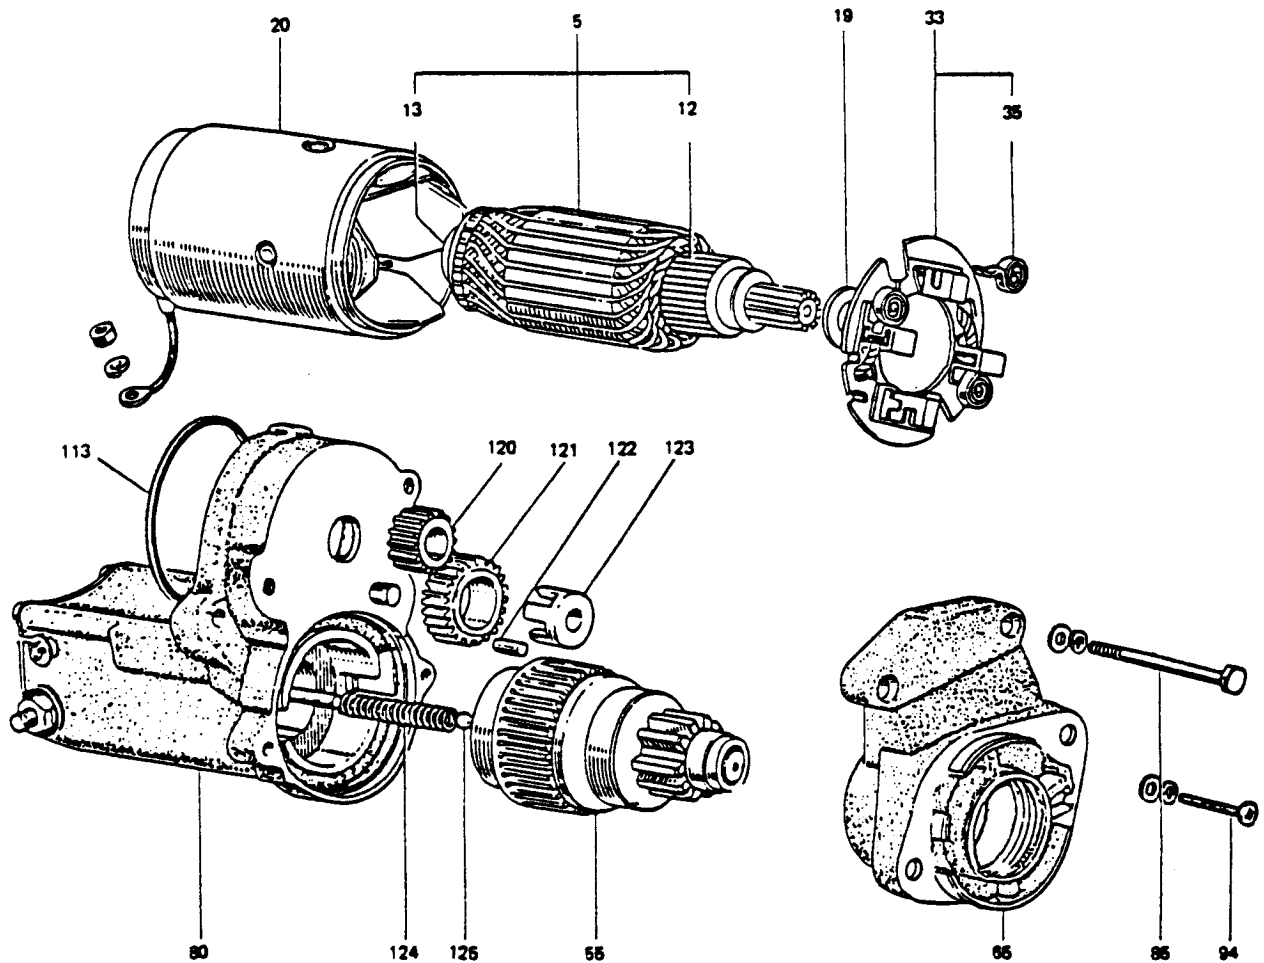

STARTER; FIG. 2 (DENSO)

62

45 79

Item No.	ISUZU Part No.	LC30/DC30 Qty.	Description
	581100-0860	1	Starter; 12V-1.4 KW
5	581121-0180	1	Armature ASM
12	509800-0410	1	Ball Brg; Front
13	509800-0400	1	Ball Brg; Rear
19	581129-0970	1	Washer; Felt
20	581111-0070	1	Yoke ASM
33	581116-0200	1	Brush Holder ASM
35	581117-0070	4	Spring; Brush
55	581124-0030	1	Pinion Clutch ASM

Item No.	ISUZU Part No.	LC30/DC30 Qty.	Description
65	581129-0930	1	Gear Case ASM
80	581151-0190	L	Magnetic Switch ASM
85	581129-0940	2	Through Bolt
94	581129-0950	2	Bolt; Gear Case to Mag. Swi.
113	581129-0980	1	Packing; Yoke-Mag. Switch
120	581123-0100	1	Gear; Pinion
121	581123-0110	1	Gear; Idle
122	581129-0990	5	Roller
123	581129-1000	1	Retainer
124	581129-0960	1	Spring; Coil
125	581129-0920	1	Ball; Steel