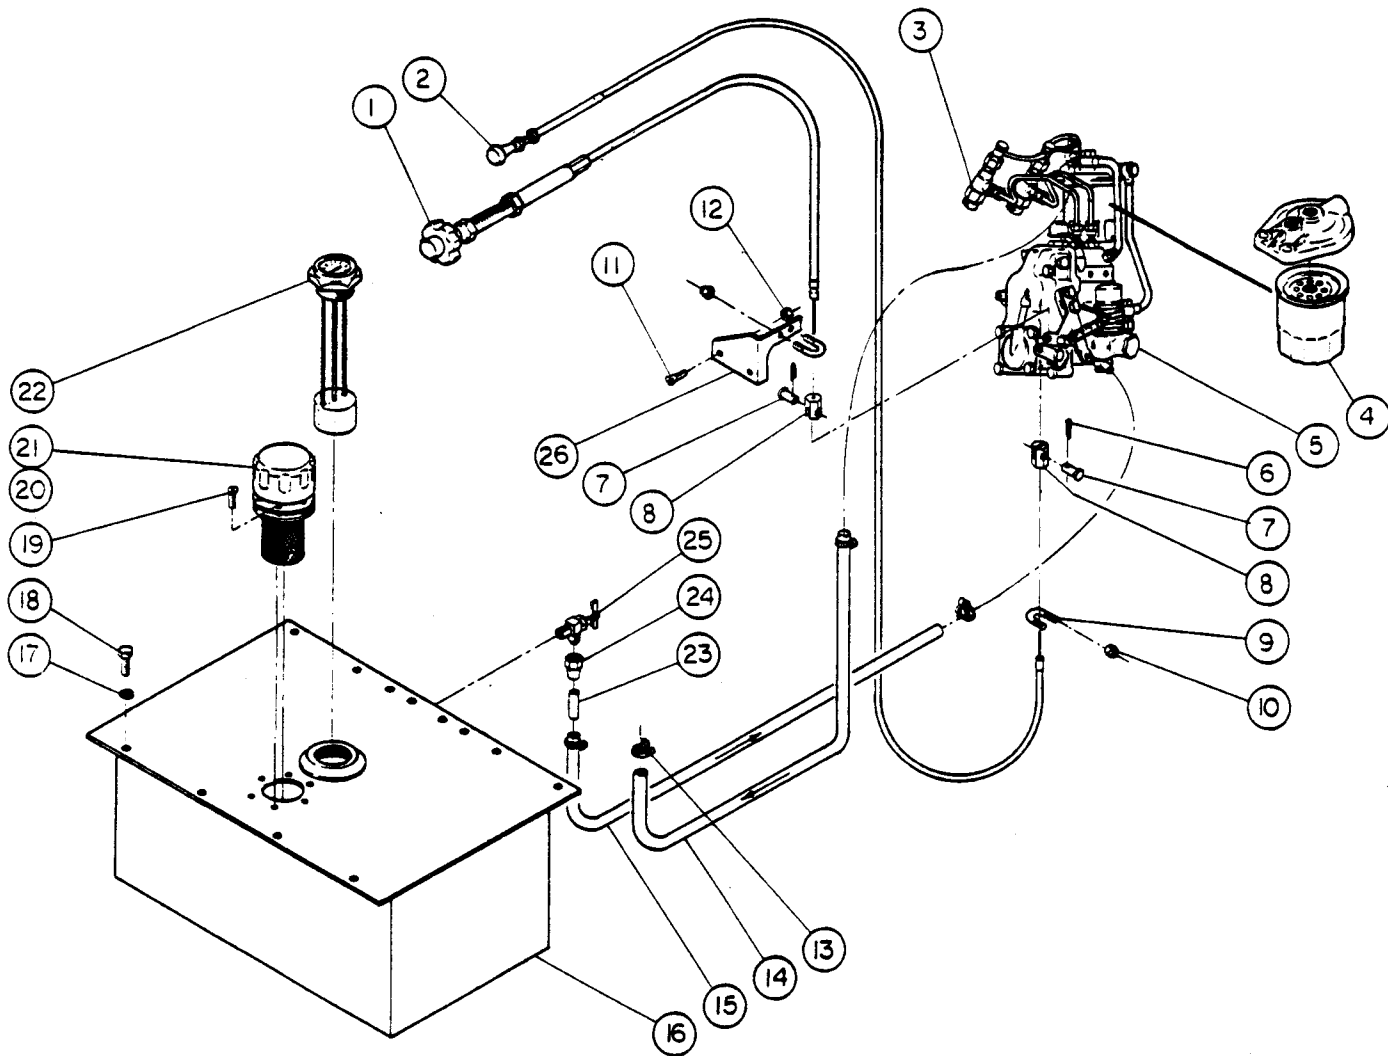

**FUEL SYSTEM
LOADER
S/N LC30-0001 THRU LC30-0085**

Item No.	Part No.	LC-30 Qty.	Description
1	585175	1	Control, Throttle
2	585176	1	Cable, Shut-off
3	585097	2	Holder Assembly, Nozzle
4	585046-1	1	Element, Engine Fuel Filter
5	585173	1	Pump, Injection Feed
6		2	Cotter, 1/8" x 1/2"
7	114783	2	Pin
8	585139	2	Clevis, Throttle Cable
9	A575888	2	Clip, 1/4 Wire Rope
10		4	Nut, ESNA 1/4-20UNC
11		2	Screw, Flat Head Socket 1/4-28 NF x 3/4"
12		2	Nut, Hex 1/4-28 NF
13	L10-2	4	Clamp, Hose

Item No.	Part No.	LC-30 Qty.	Description
14	585071	Arr	Hose, Fuel
15	585071	Arr	Hose, Fuel (suction)
16	580293-21	1	Tank Weldment, Fuel
17		4	Washer, Lock 3/8"
18		4	Bolt, Hex Cap 3/8-18NC x 3/8"
19		6	Screw, 3/8" Self-Tapping
20	585018	1	Filler, Breather Filter
21	585018	1	Gasket, Breather Filter
22	585166-1	1	Gauge, Fluid Level-Top Reading
23	628651-96	1	Tubing
24	118538	1	Nut, Tube #6 JIC
25	608520	1	Cock, Shutoff-Fuel Suction
26	580305	1	Bracket, Throttle Cable