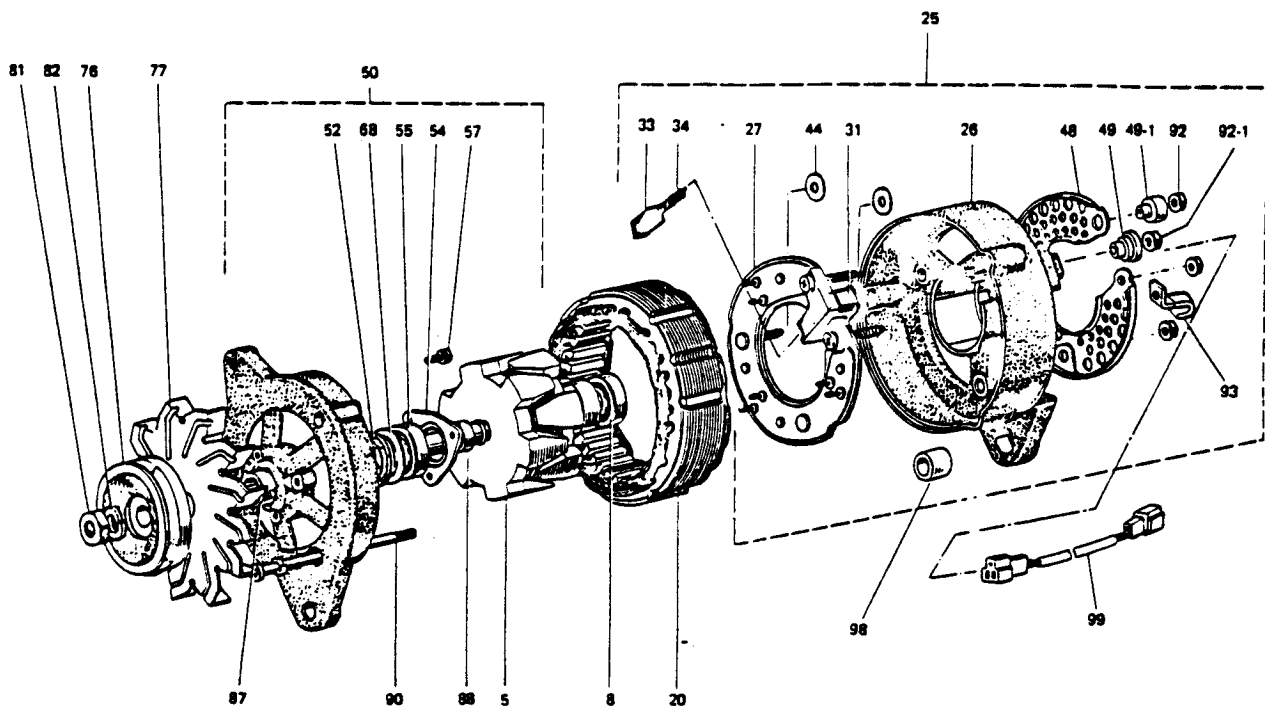

GENERATOR; (DENSO) 63

63

Item No.	ISUZU Part No.	LC30/DC30 Qty.	Description
	581200-1630	1	Generator: 12V-35A
5	894206-1760	1	Rotor ASM
8	894206-1770	1	Ball Bearing; Rear, Rotor
20	894206-1780	1	Ball Bearing; Front, Rotor
25	581214-0380	1	Rear Cover ASM
26	581214-0390	1	Rear Cover
27	581219-0090	1	Rectify ASM (+ . -)
31	581217-0070	1	Brush Holder
33	982211-8910	2	Brush
34	982211-7360	2	Spring; Brush
44	581229-0740	2	Washer
48	894206-1840	1	Rear End Cover
49	894206-1870	1	Terminal; Insulator
49-1	581229-0750	1	Terminal; Insulator
50	894206-1730	1	Front Cover ASM
52	982215-5390	1	Packing; Felt

Item No.	ISUZU Part No.	LC30/DC30 Qty.	Description
54	894206-1750	1	Retainer; Brg.
55	894206-1740	1	Ball Bearing; Front, Rotor
57	981130-1200	3	Bolt; SEMS
68	982215-5400	1	Cover; Felt
76	581222-0350	1	Pulley
77	581223-0040	1	Fan; Pulley
81	988130-0930	1	Nut; Pulley Fixing
82	909150-5140	1	SP Washer; Pulley Fix
87	581229-0730	1	Clip; Pulley
88	894206-2100	1	Collier
90	894206-1720	3	Through Bolt
92	894206-1880	1	Nut
92-1	894206-1860	1	Nut
93	581229-0760	1	Clip; Harness
98	894206-1830	1	Bush
99	581229-0770	1	Read Wire