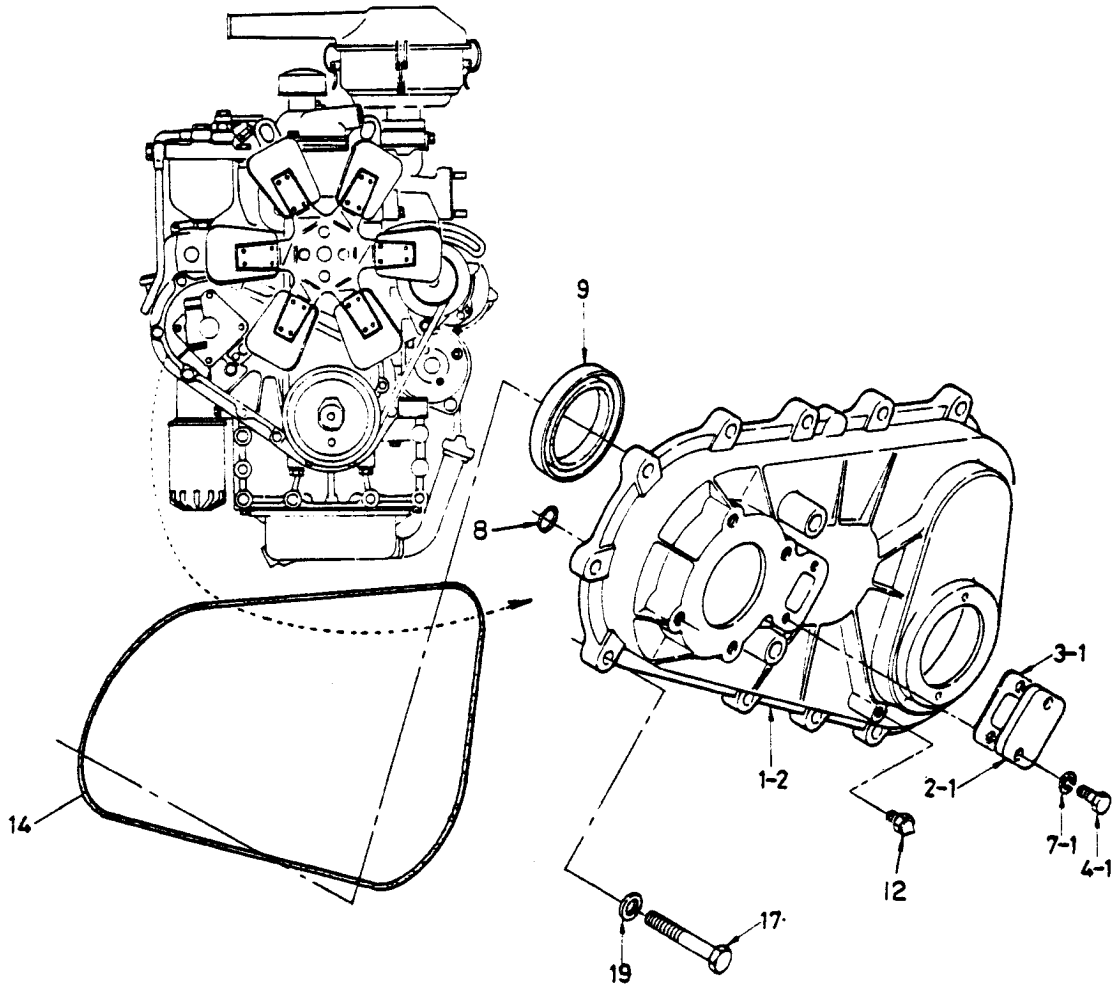

TIMING GEAR CASE & TIMING GEAR

3

Item No.	ISUZU Part No.	LC30/ DC30 Qty.	Description
2-1	911321-1370		Cover, Gear Case
1-2	911311-1770	1	Gear Case: Timing
3-1	911322-0660	1	Packing; Gear Case Cover
4-1	902040-6120	2	Bolt; Hex-HD MF
7-1	909150-5060	2	SP Washer
8	911312-0460	2	Packing; Gear Case

Item No.	ISUZU Part No.	LC30/ DC30 Qty.	Description
9	909924-4480	1	Oil Seal
12	911327-0450	1	Pointer: Timing Gear Case
14	911312-0340	1	Packing: Timing Gear Case
17	901910-8320	9	Bolt: Sems Gear Case
19	909150-5080	2	SP Washer