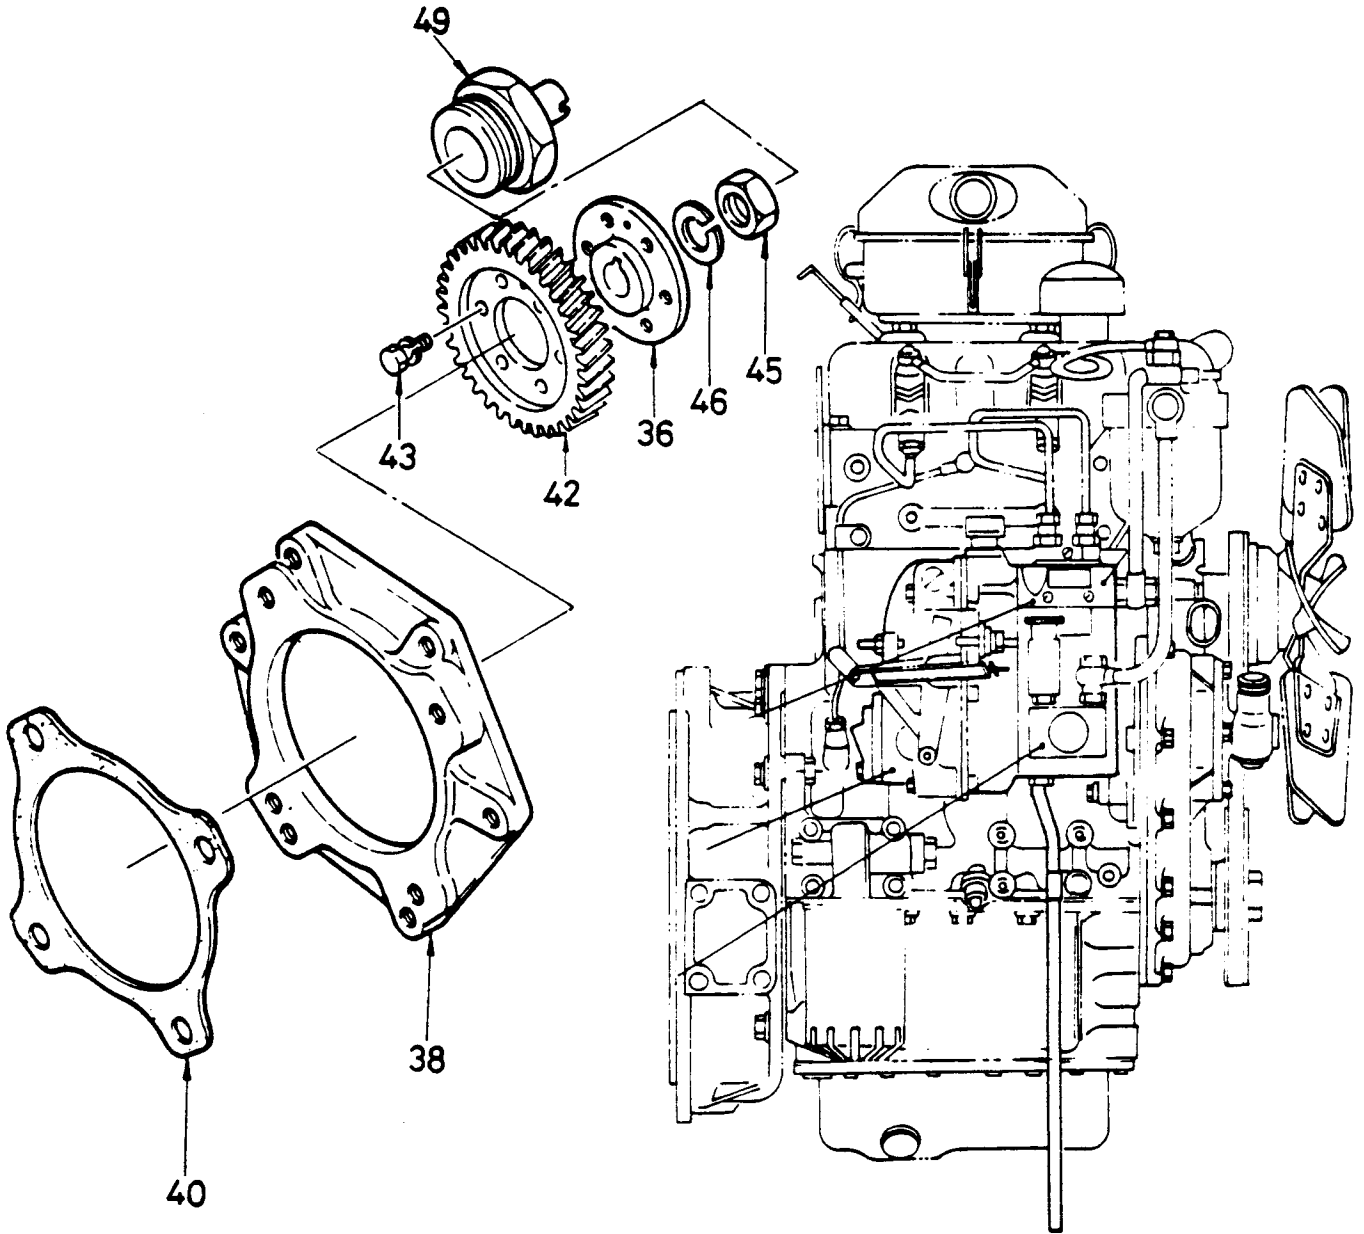

INJECTION PUMP & OTHER PARTS

18

Item No.	ISUZU Part No.	LC30/DC30 Qty.	Description	Item No.	ISUZU Part No.	LC30/DC30 Qty.	Description
36	515781-0020	1	Coupling; Pump Side	43	901900-6140	6	Bolt; SEMS, Gear-Coupling
38	919751-6020	1	Bracket; Inj Pump	45	981215-3350	1	Nut; Coupling Fix
40	911319-6370	1	Packing	46	909850-0440	1	SP Washer; Coupling Fix
42	512524-0380	1	Gear; Inj. Pump (T = 42)	49	912539-0770	1	Adapter; Tacho Drive