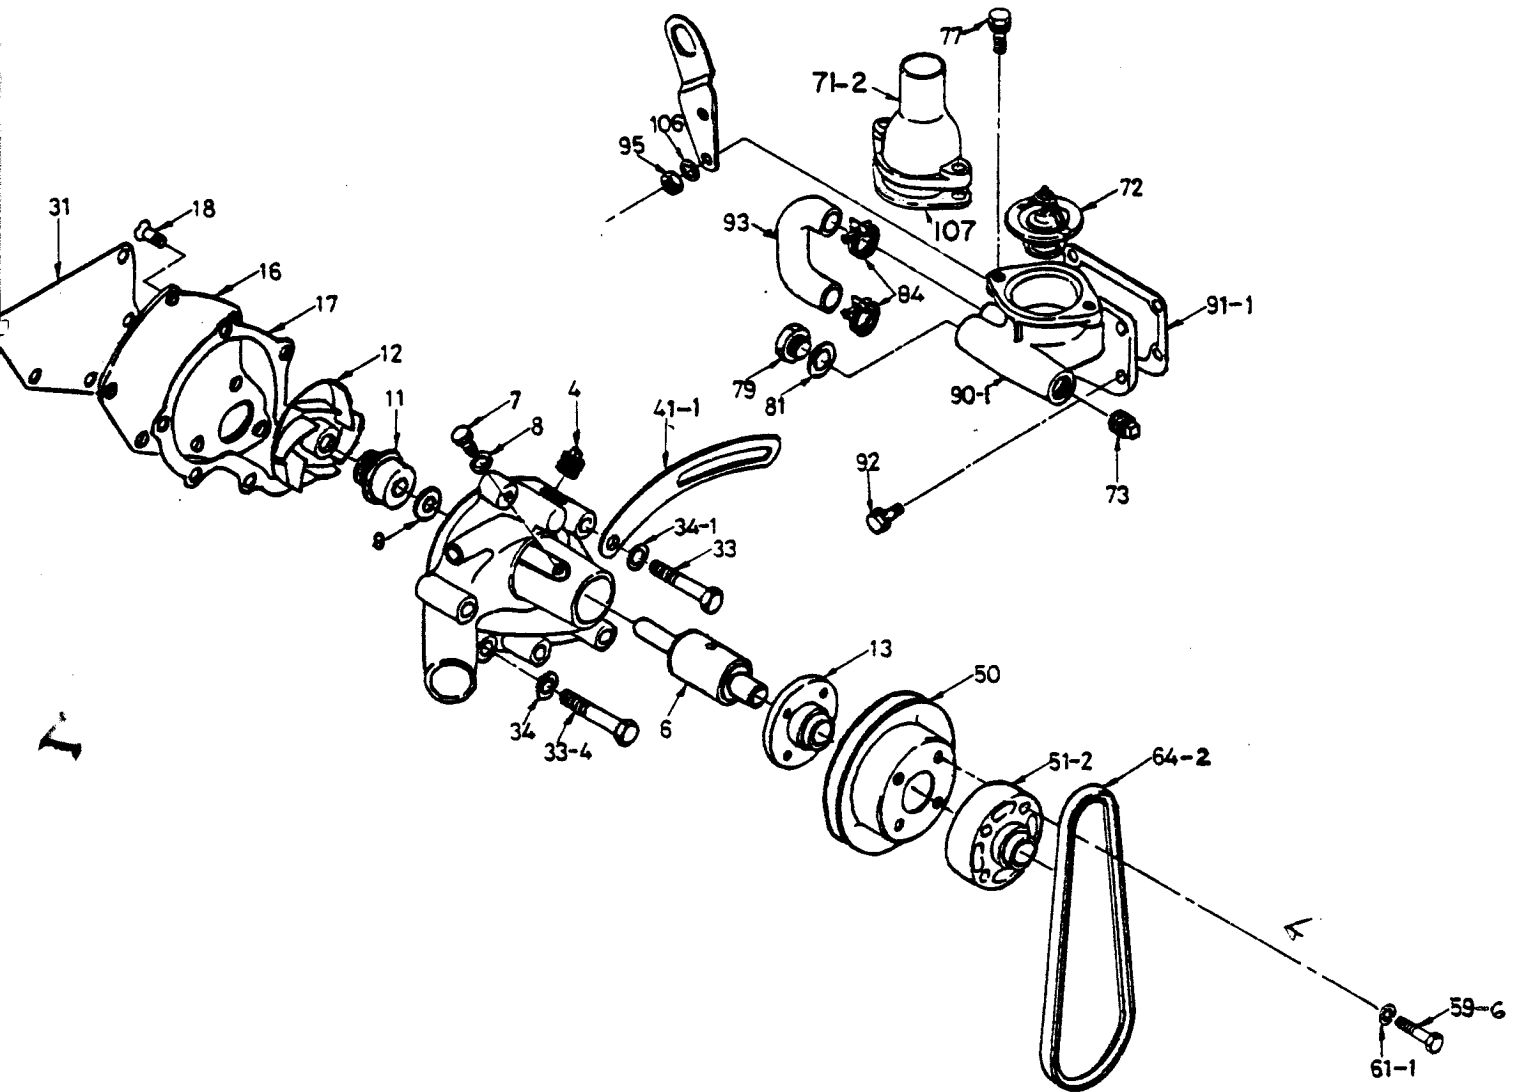

COOLING SYSTEM (FAN, WATER)

12

Item No.	ISUZU Part No.	LC30/DC30 Qty.	Description	Item No.	ISUZU Part No.	LC30/DC30 Qty.	Description
1	513610-0541		Water Pump ASM	50	913641-6160	1	Pulley; Fan
4	909204-5170		Plug: Screw, Heater	51	913642-0780	1	Spacer; Fan
6	513631-0050		Bearing Unit	59	901055-8500	4	Bolt: MF, Fan to Pulley
7	909814-0141		Set Screw	71	913713-0380	1	Water Outlet Pipe
8	909150-5080		SP Washer	72	513770-0220	1	Thermostat
9	913639-0010	1	Thrower: Brg Unit	73	909204-5170	1	Plug; Heater
11	913620-0160		Seal Unit ASM	77	901910-8280	2	Bolt: SEMS, Outlet Pipe
12	913621-0760		Impeller	79	909661-0050	1	Plug: Thermometer
13	913642-0800		Center: Fan	81	909571-3160	1	Packing: Plug
16	913612-0530	1	Cover: Water Pump Body	90	913716-6131	1	Housing: Thermostat
17	913613-6070		Packing: Cover to Body	91	913743-0050	1	Packing: Housing to Head
18	903040-8160	1	Screw: Slotted, CK-HD	93	913721-1320	1	Rubber Hose: Bypass
31	913614-0430	1	Packing: Pump to Cyl. Body	94	909915-6440	2	Clip: Hose
33	509000-0890		Bolt: SEMS	95	909110-4080	2	Nut: Hsg. to Cyl. Head
34	909150-5100	1	SP Washer	106	909150-5080	2	SP Washer
41	613674-0400	1	Adj Plate: Fan Belt	107	509637-0130	1	Packing: Outlet Pipe