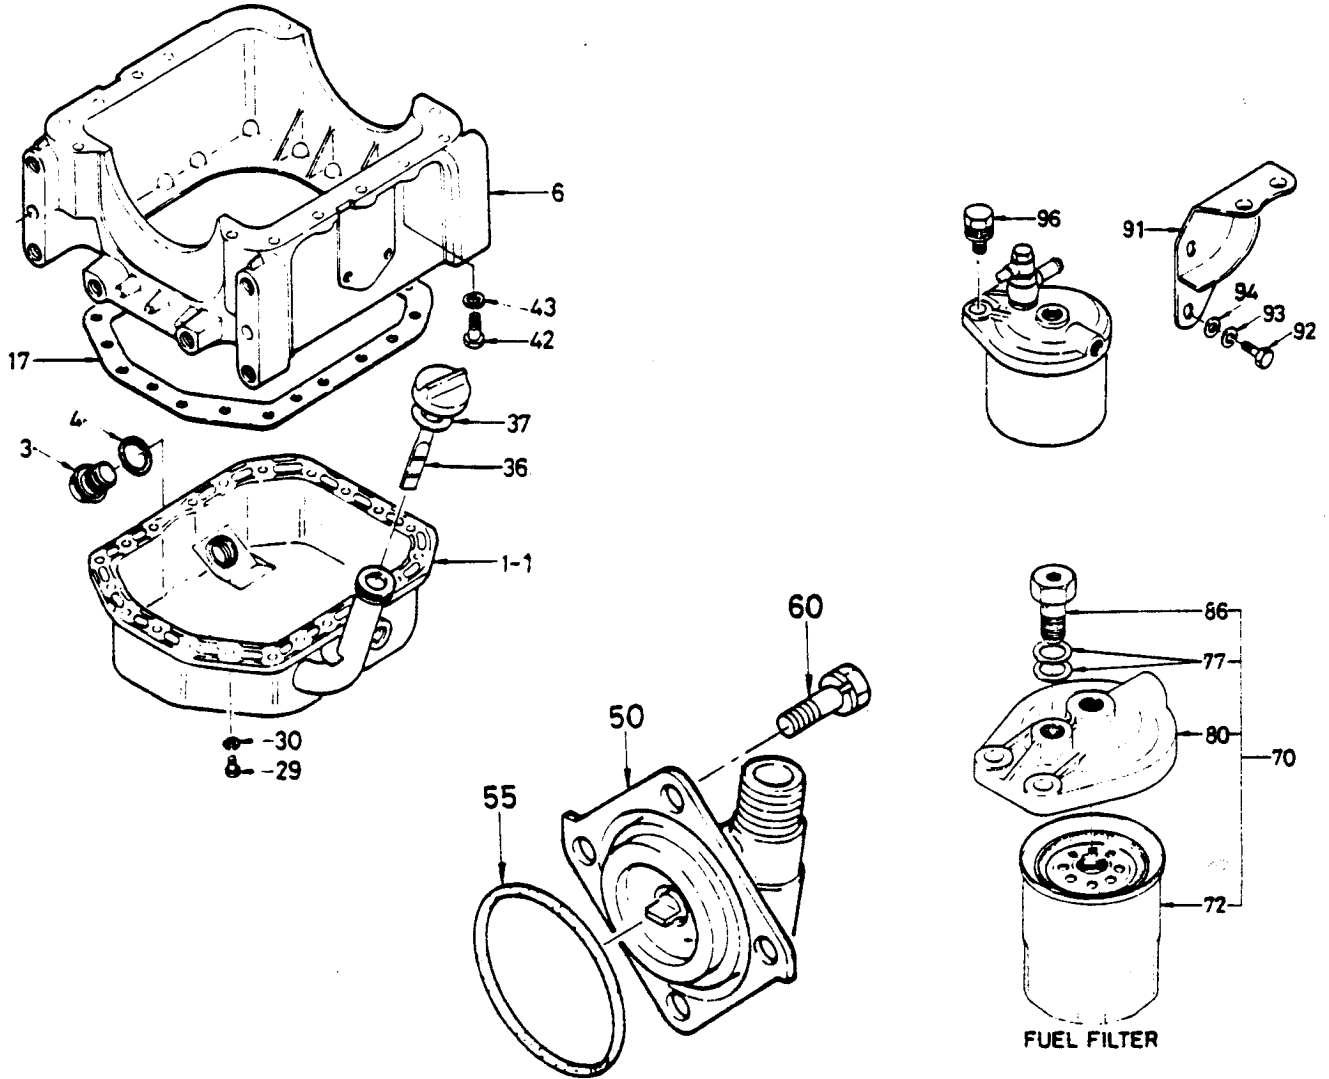

OIL PAN, FUEL FILTER & OTHER PARTS

5

Item No.	ISUZU Part No.	LC30/DC30 Qty.	Description
1-1	511360-2130	1	Oil Pan ASM
3	909662-0120	1	Plug; Oil Drain
4	909920-6510	1	Packing; O-Ring
6	511215-0290	1	Crank Case
17	911367-8010	1	Packing; Oil Pan to Crank
29	902050-6140	21	Bolt; Oil Pan Fix
30	909150-5060	21	SP Washer
36	511760-0521	1	Level Gauge ASM; Oil
37	909920-6090	1	Packing; Level Gauge
42-1	902060-8220	8	Bolt; Hex-HD Crank Case FI
42-2	901065-8800	2	Bolt; Hex-HD Crank Case FI
42-3	909602-0700	3	Bolt; Hex-HD Crank Case FI
42-4	909600-0820	1	Bolt; Crank Case Fix

Item No.	ISUZU Part No.	LC30/DC30 Qty.	Description
43	909150-5080	14	SP Washer; Crank Case Fix
50	983910-0590	1	Tachometer Drive ASM
55	909920-5760	1	Packing; Tachometer Drive
60	901900-8200	4	Bolt; SEMS Tacho. Drive
70	513200-1190	1	Fuel Filter; Cartridge
72	513240-0230	1	Element ASM; Cartridge
77	909572-0140	2	Packing; Eye Joine Comet
80	513212-0172	1	Cover; Fuel Filter
86	913260-0561	1	Over Flow Valve ASM; Fuel
91	919751-8010	1	Bracket; Fuel Filter
92	902060-3180	2	Bolt; Bkt to Cyl Head
93	909150-6080	2	SP Washer
94	909164-5080	2	PL Washer
96	901971-0350	2	Bolt; SEMS