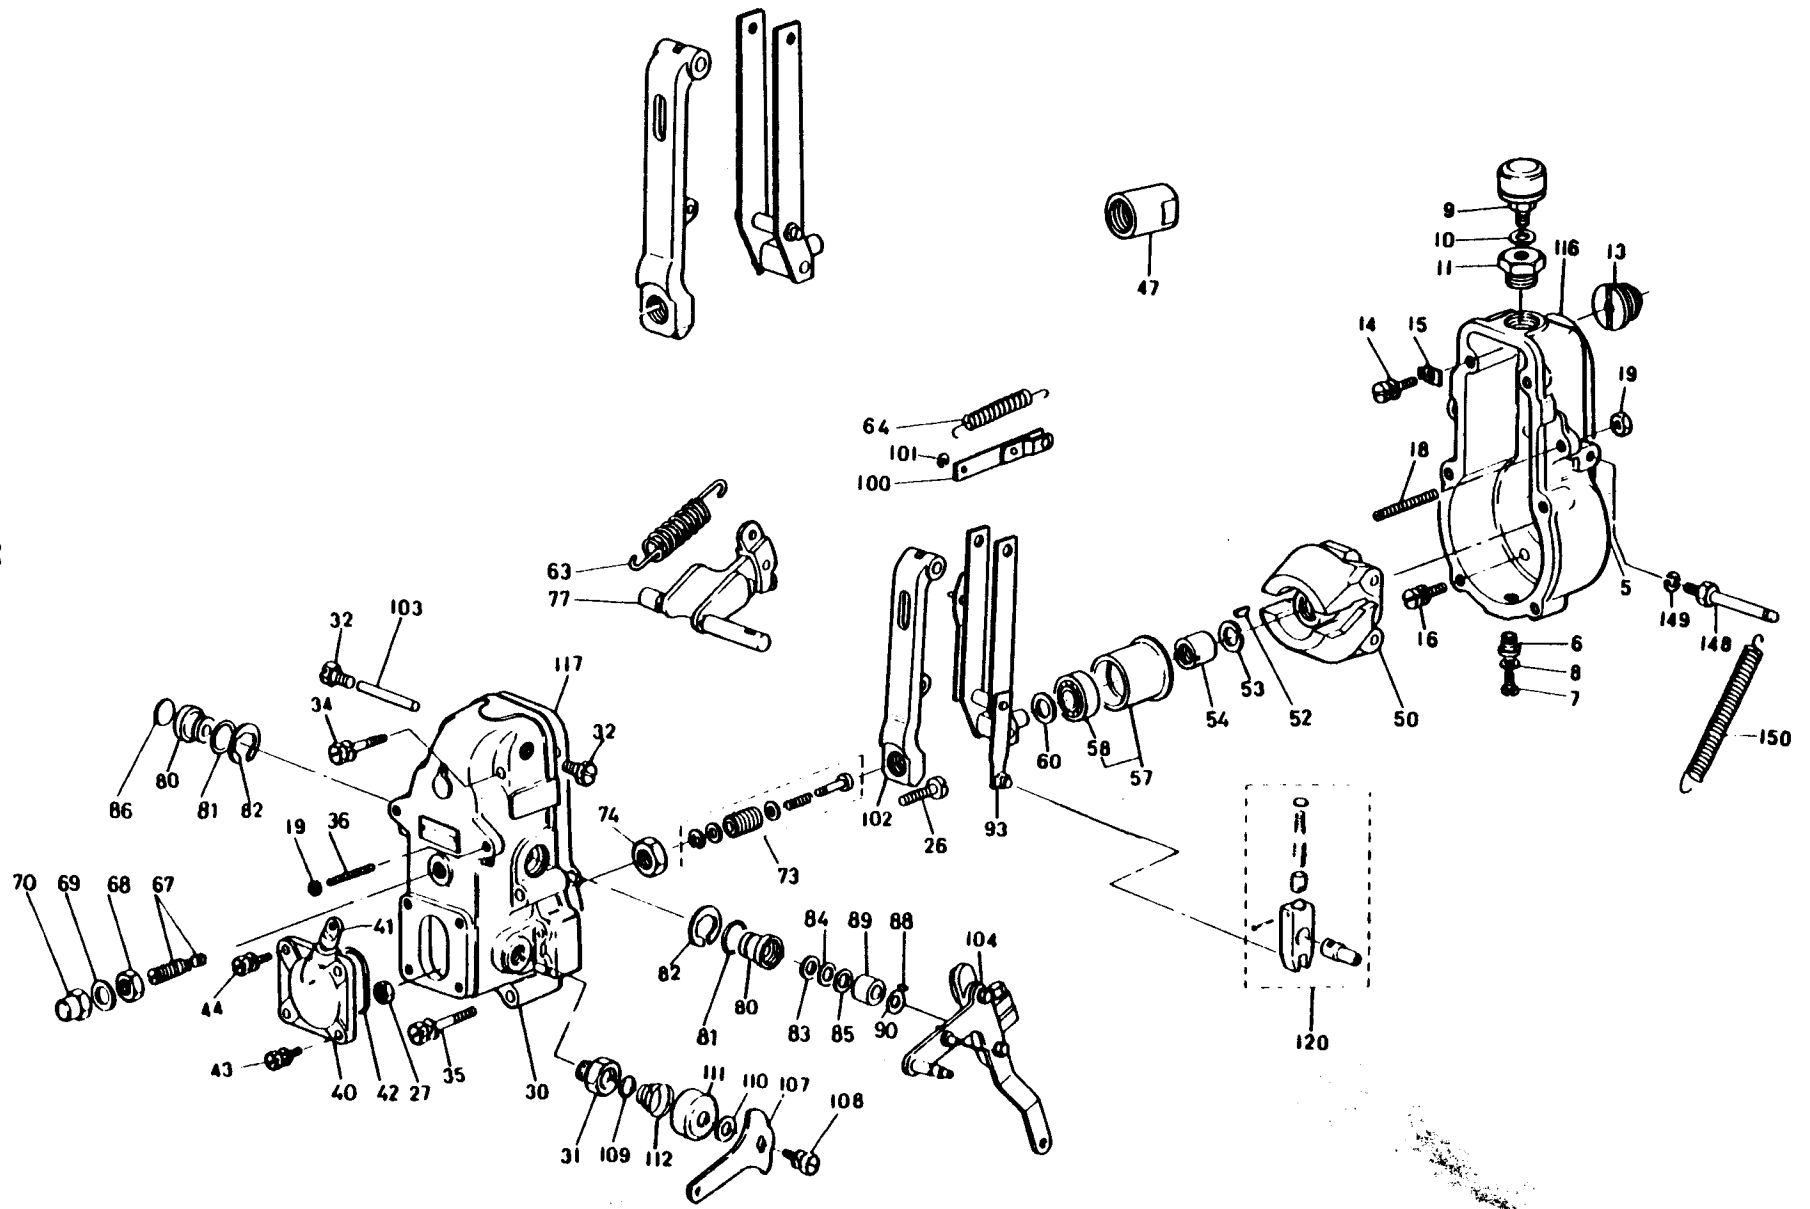

GOVERNOR; MECHANICAL (DIESEL KIKI)

53

Item No.	ISUZU Part No.	LC30/DC30 Qty.	Description	Item No.	ISUZU Part No.	LC30/DC30 Qty.	Description
	515720-1060	1	Governor ASM; Mechanical	63	515723-0210	1	Spring; Gov.
5	515721-0070	1	Housing; Governor	64	515723-0820	1	Spring; Link
6	515729-1160	1	Adapter; Housing	67	515729-0650	1	Spring Capsule; Idling Sub
7	515729-0980	1	Plug; Housing	68	515729-1550	1	Nut; Spring Capsule
8	981315-0620	1	Gasket; Plug, Housing	69	988410-5480	2	Gasket; Spring Capsule
9	981315-2140	1	Air Breather; Housing	73	981321-6360	1	Spring; Capsule
10	115639-0080	1	Gasket; Air Breather	74	900813-0230	1	Nut; Spring Capsule
11	981326-1240	1	Adapter; Gov. Housing	77	981321-7210	1	Swivel Lever
13	981315-0650	1	Adapter; Pump Housing	80	515729-1170	2	Bush; Swivel Lever
14	901900-8180	1	Bolt; Adapter Fix	81	981321-2050	2	O-Ring; Swivel Lever
15	981325-3970	1	Plate; Housing	82	909185-4150	2	Nut; Spring Capsule
16	515619-0460	6	Bolt; Housing	83	981321-2200	1	Oil Seal; Swivel Lever
18	515729-1220	1	Screw; Stopper	84	515729-1270	1	Shim; Swivel Lever
19	981325-2370	2	Lock Nut; Screw	85	515729-1280	A/R	Shim; Swivel Lever
26	981325-1820	1	Screw; Tension Lever	86	981325-3180	1	Plug; Swivel Lever
27	981326-1120	1	Nut; Tension Lever	88	981325-0300	1	Key; Woodruff, Swivel Lever
30	515721-0220	1	Cover; Gov	89	981391-3070	1	Collar; Swivel Lever
31	981325-4290	1	Bush; Gov. Cover	90	981325-4880	A/R	Washer; Swivel Lever
32	981325-2380	2	Plug; Tension Lever	93	515725-0330	1	Lever ASM; Guide
34	515729-0540	2	Bolt; Cover to Housing	100	115725-0110	1	Link; Floating Lever
35	515729-0330	4	Bolt; Cover to Housing	101	909185-4040	1	Snap Ring; Link
36	515729-1230	1	Screw; Stopper	102	515725-0170	1	Tension Lever
40	981321-1890	1	Cover; Gov. Cover	103	981325-0620	1	Pin; Tension Lever
41	981211-5350	1	Level Gauge	104	515725-0490	1	Lever; Swivel Lever
42	981391-9070	1	O-Ring; Cover to Gov. Cover	107	981321-7180	1	Lever
43	515729-0630	2	Bolt; Cover Fixing	108	901960-6160	1	Bolt
44	901960-6160	2	Bolt; Cover Fixing	109	981391-7140	1	O-Ring
47	981235-0340	1	Cap	110	988410-4210	A/R	Shim
50	981321-3100	1	Flyweight ASM	110	981325-5560	A/R	Shim
52	981325-0840	1	Key; Woodruff, Flyweight	111	981325-2100	1	Cap
53	515729-0340	1	Spring Washer; Flyweight	112	515723-0640	1	Spring
54	981325-0860	1	Nut; Flyweight	115	515729-0090	1	Oil Seal; Cam Shaft
57	515729-0640	1	Sleeve; Flyweight	116	115729-0010	1	Gasket; Gov. to Proper
58	900090-2230	1	Bearing; Flyweight	117	115729-0020	1	Gasket; Housing to Cover
60	981325-0880	A/R	Shim; Flyweight T = 0.20	120	515725-0420	1	Lever ASM
60	981325-0890	A/R	Shim; Flyweight T = 0.30	148	515729-1120	1	Bolt
60	981325-0900	A/R	Shim; Flyweight T = 0.40	149	988410-1240	1	Spring Washer
60	981325-0910	A/R	Shim; Flyweight T = 1.00	150	515723-0880	1	Spring; Lever Return