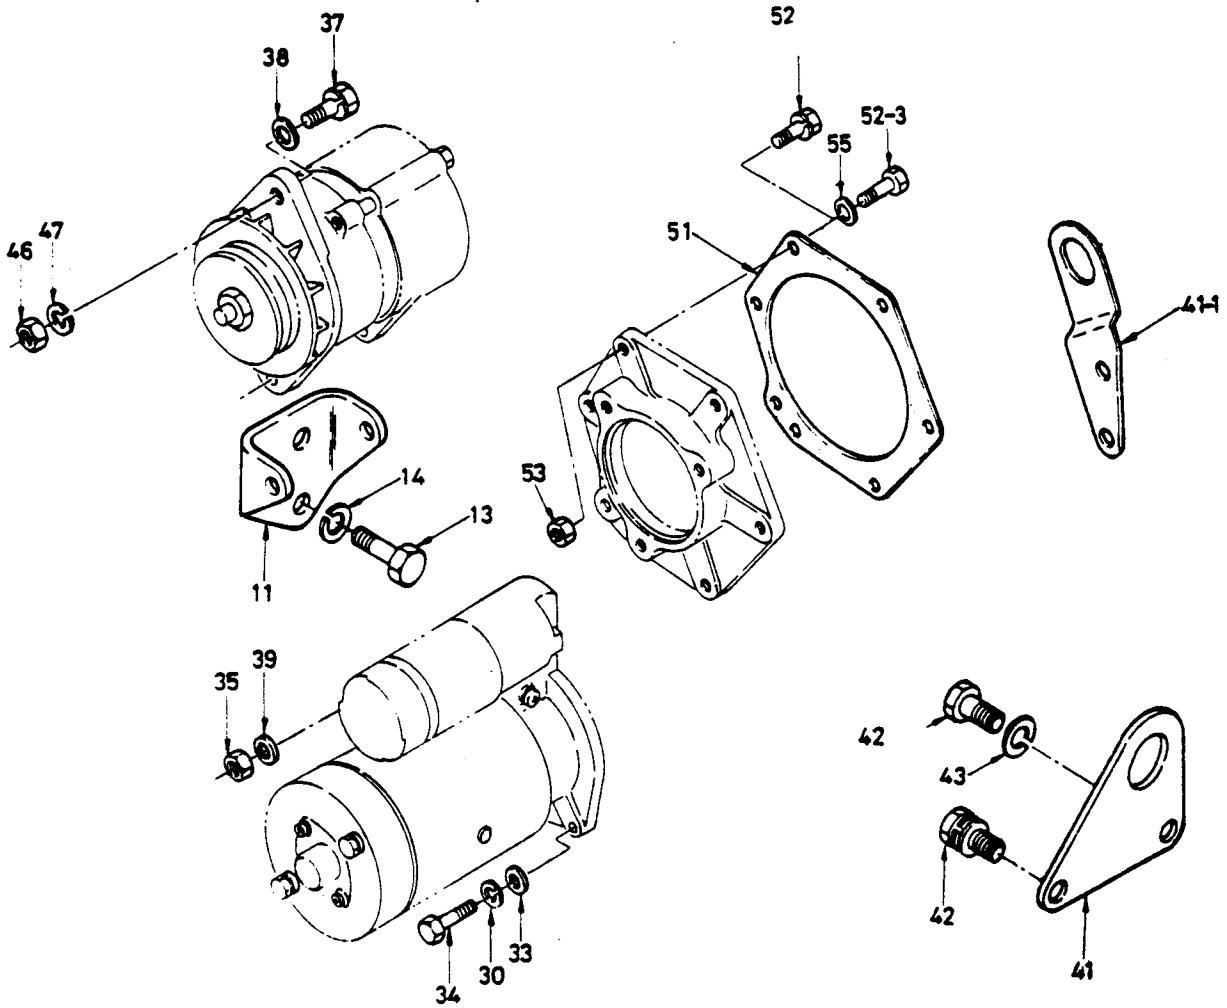

HANGER & FIXING PARTS

16

Item No.	ISUZU Part No.	LC30/ DC30 Qty.	Description
11	919711-8030	1	Bracket; Generator
13	992051	2	Bolt; Generator Bkt Fix
14	909150-5120	2	SP Washer; Generator Bkt
30	909150-5120	2	SP Washer; Starter Fix
33	909160-5120	2	PL Washer; Starter Fix
34	902351-2320	2	Bolt; Hex-HD MC Starter
35	909111-4080	1	Nut; Starter B
37	901910-8200	1	Bolt; SEMS Adj Plate