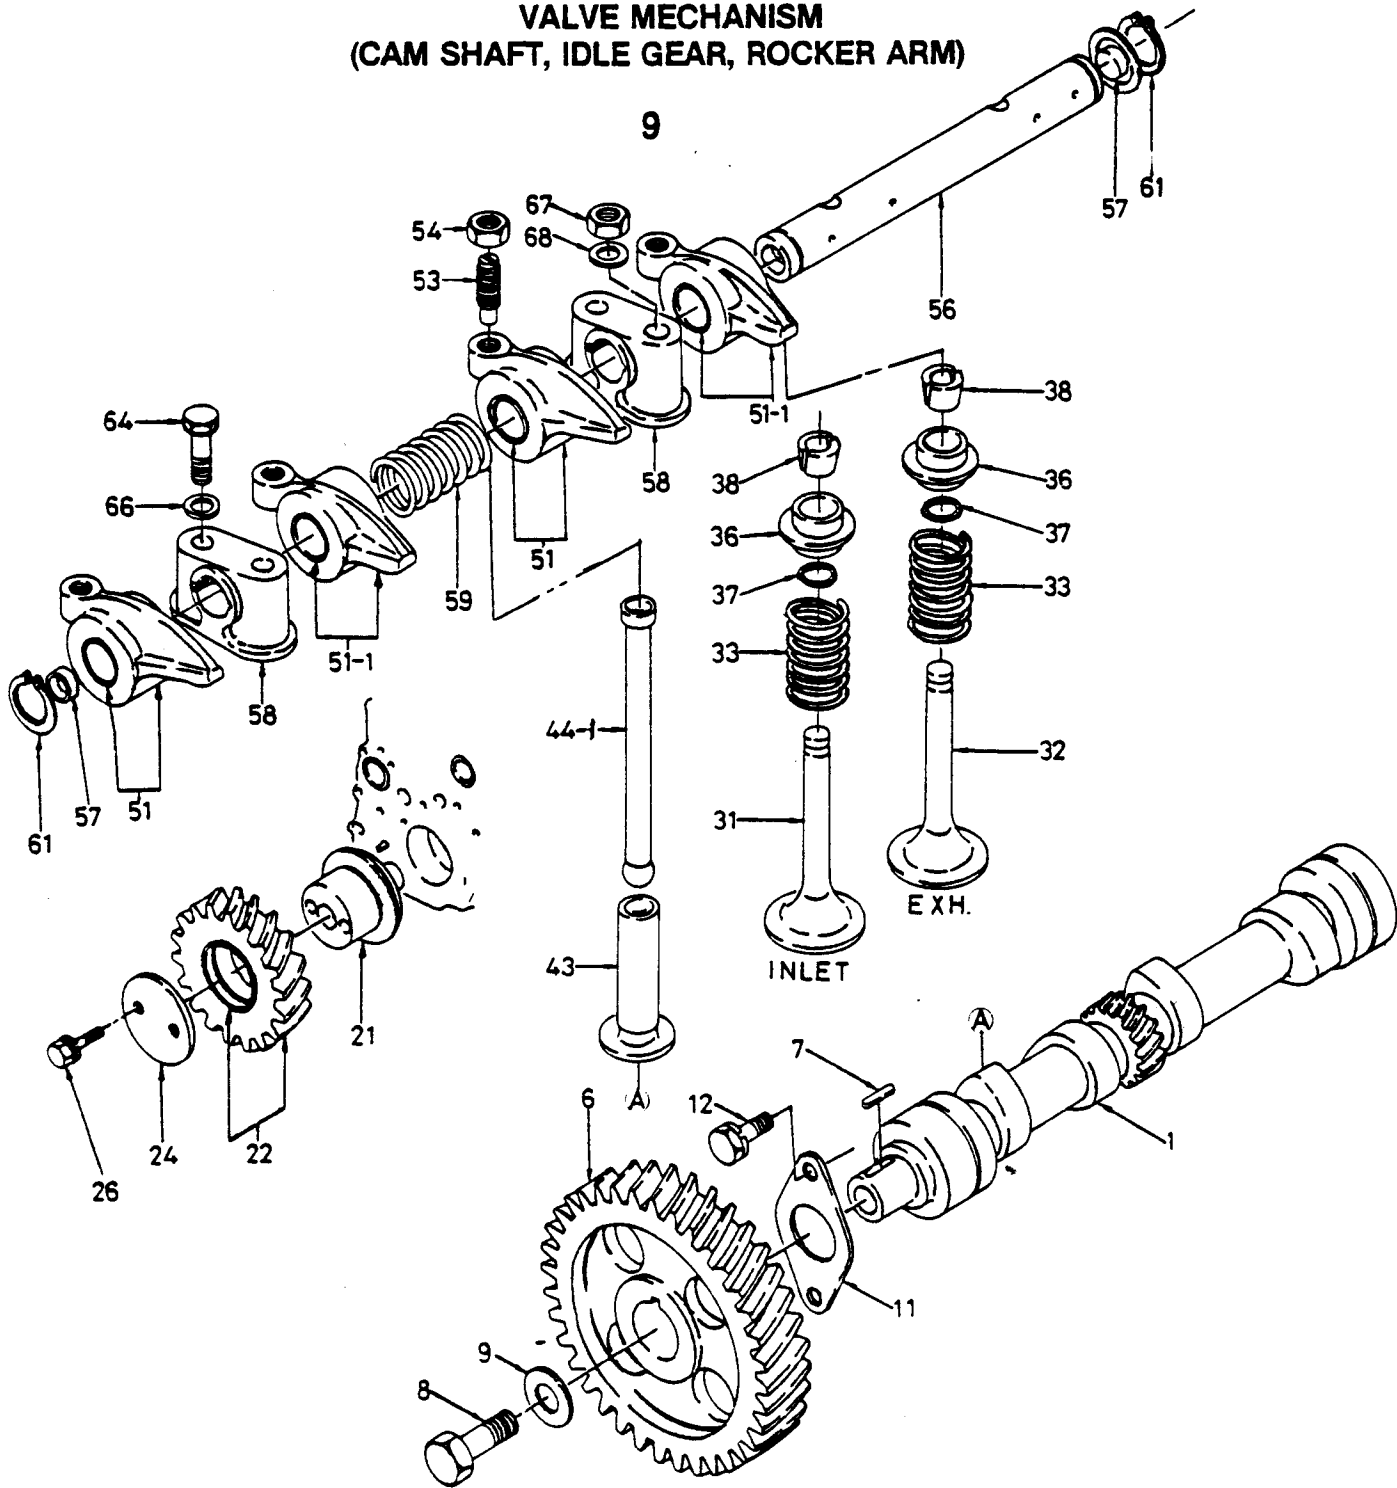

VALVE MECHANISM (CAM SHAFT, IDLE GEAR, ROCKER ARM)

Item No.	ISUZU Part No.	LC30/DC30 Qty.	Description	Item No.	ISUZU Part No.	LC30/DC30 Qty.	Description
1	512511-0230	1	Cam Shaft	38	512565-0040	8	Split Collar
6	912522-1440	1	Gear: Cam (T = 42)	43	912571-8010	4	Tappet
7	908000-7180	1	Key; Feather	44	912575-2080	4	Push Rod
8	509000-0690	1	Bolt; Hex-HD MF	51	912611-3470	2	Rocker Arm ASM, C, W/Bush
9	512519-0021	1	Washer; Timing Wheel	53	912616-0230	4	Adj Screw
11	911681-0100	1	Thrust Plate; Camshaft	54	909111-1080	4	Nut: Hex MF
12	901900-8160	2	Bolt: SEMS Thrust Plate	56	912621-1280	1	Shaft: Rocker Arm
21	912531-0240	1	Shaft Idle Gear Cyl. Body	57	912626-0050	2	Plug: Rocker Shaft Arm
22	912523-0800	1	Gear: W/Bush, Idle (T = 31)	58	912628-0930	2	Bracket; Rocker Shaft
24	512535-0050	1	Thrust Collar	59	909940-6070	1	Spring: Comp
26	509000-0840	2	Bolt: SEMS	61	909180-0190	2	Snap Ring: C Type Ext
31	912551-8020	2	Inlet Valve	64	901050-8500	2	Bolt: Hex-HD MF BKT FIX
32	912552-8010	2	Exhaust Valve	66	909164-0080		PL Washer
33	912561-0370	4	Valve Spring Out	67	909110-5080		Nut: Hex-HD MF, Rocker BKT
36	912563-0950	4	Spring Seat ASM	68	909164-5080	2	PL Washer
37	912559-0080	4	Sealing Ring: Valve