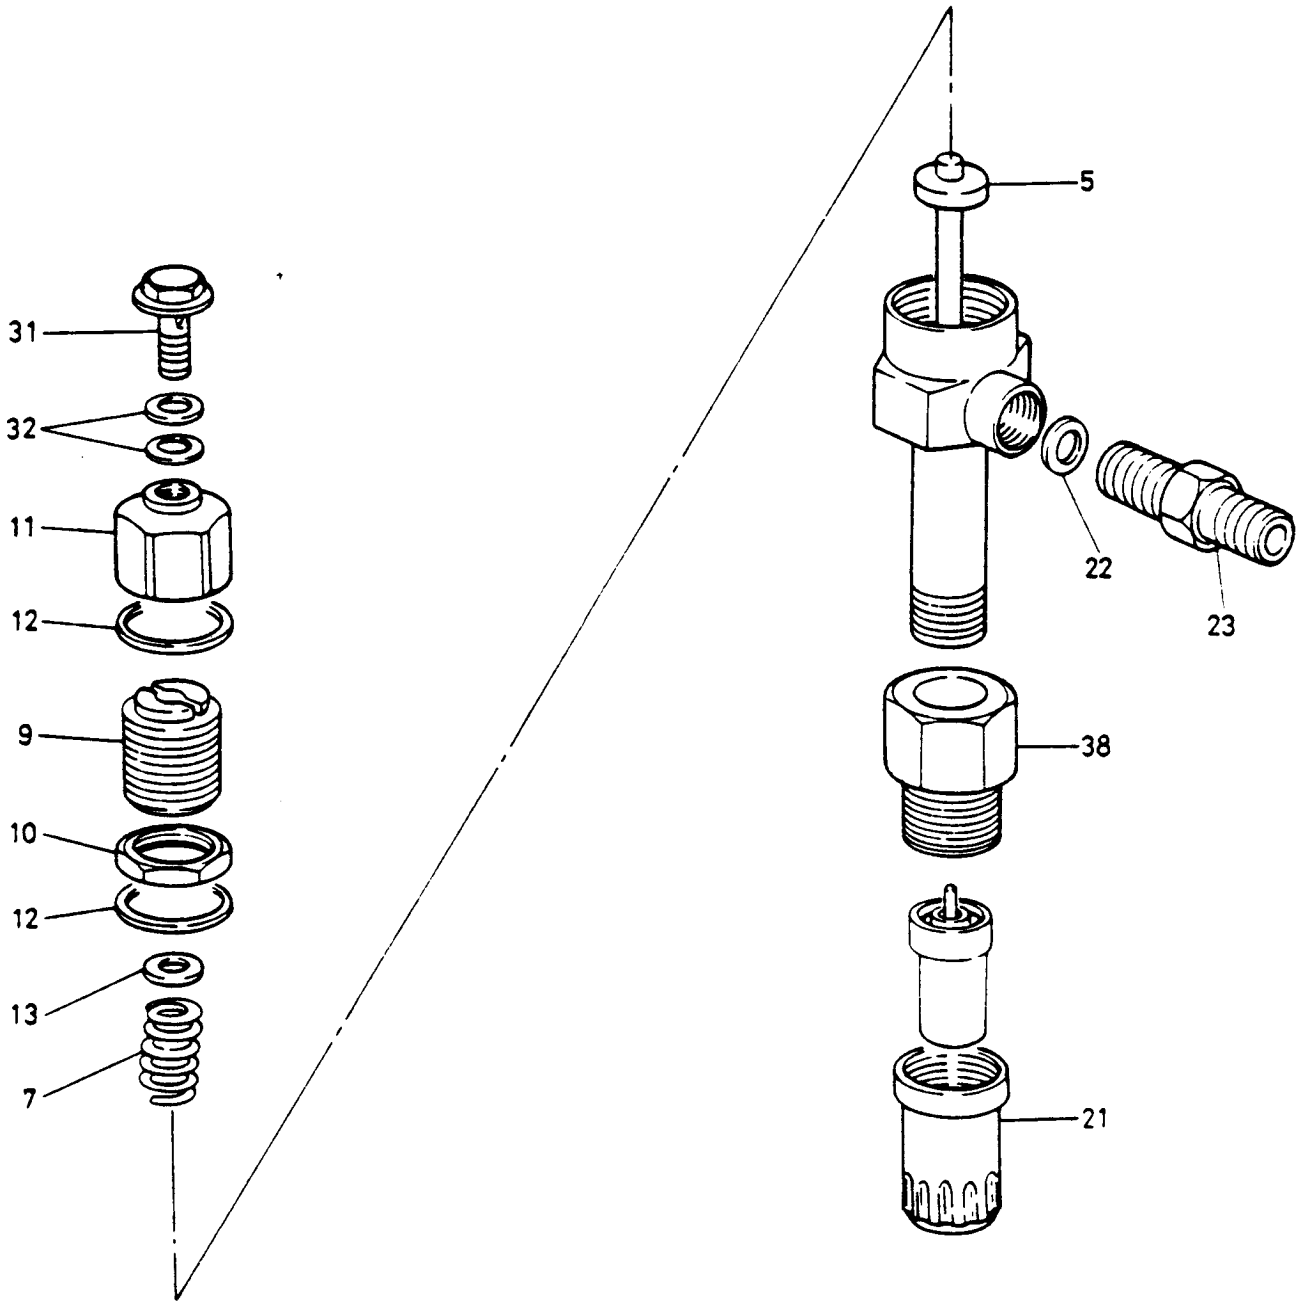

NOZZLE HOLDER (DIESEL KIKI)

58

Item No.	ISUZU Part No.	LC30/DC30 Qty.	Description
	515330-0030	2	Nozzle Holder
5	915341-0060	2	Push Rod
7	515343-0020	2	Spring; Nozzle
9	915339-6010	2	Screw; Adjusting
10	915332-6010	2	Nut
11	515334-0020	2	Cap Nut
12	915339-0560	4	Gasket

Item No.	ISUZU Part No.	LC30/DC30 Qty.	Description
13	915339-0570	2	Washer
21	915332-6030	2	Retaining Nut
22	915352-0050	2	Gasket
23	915351-0070	2	Inlet Connector
31	515349-0010	2	Eye Bolt
32	909571-4080	4	Gasket
38	915359-6010	2	Setting Screw