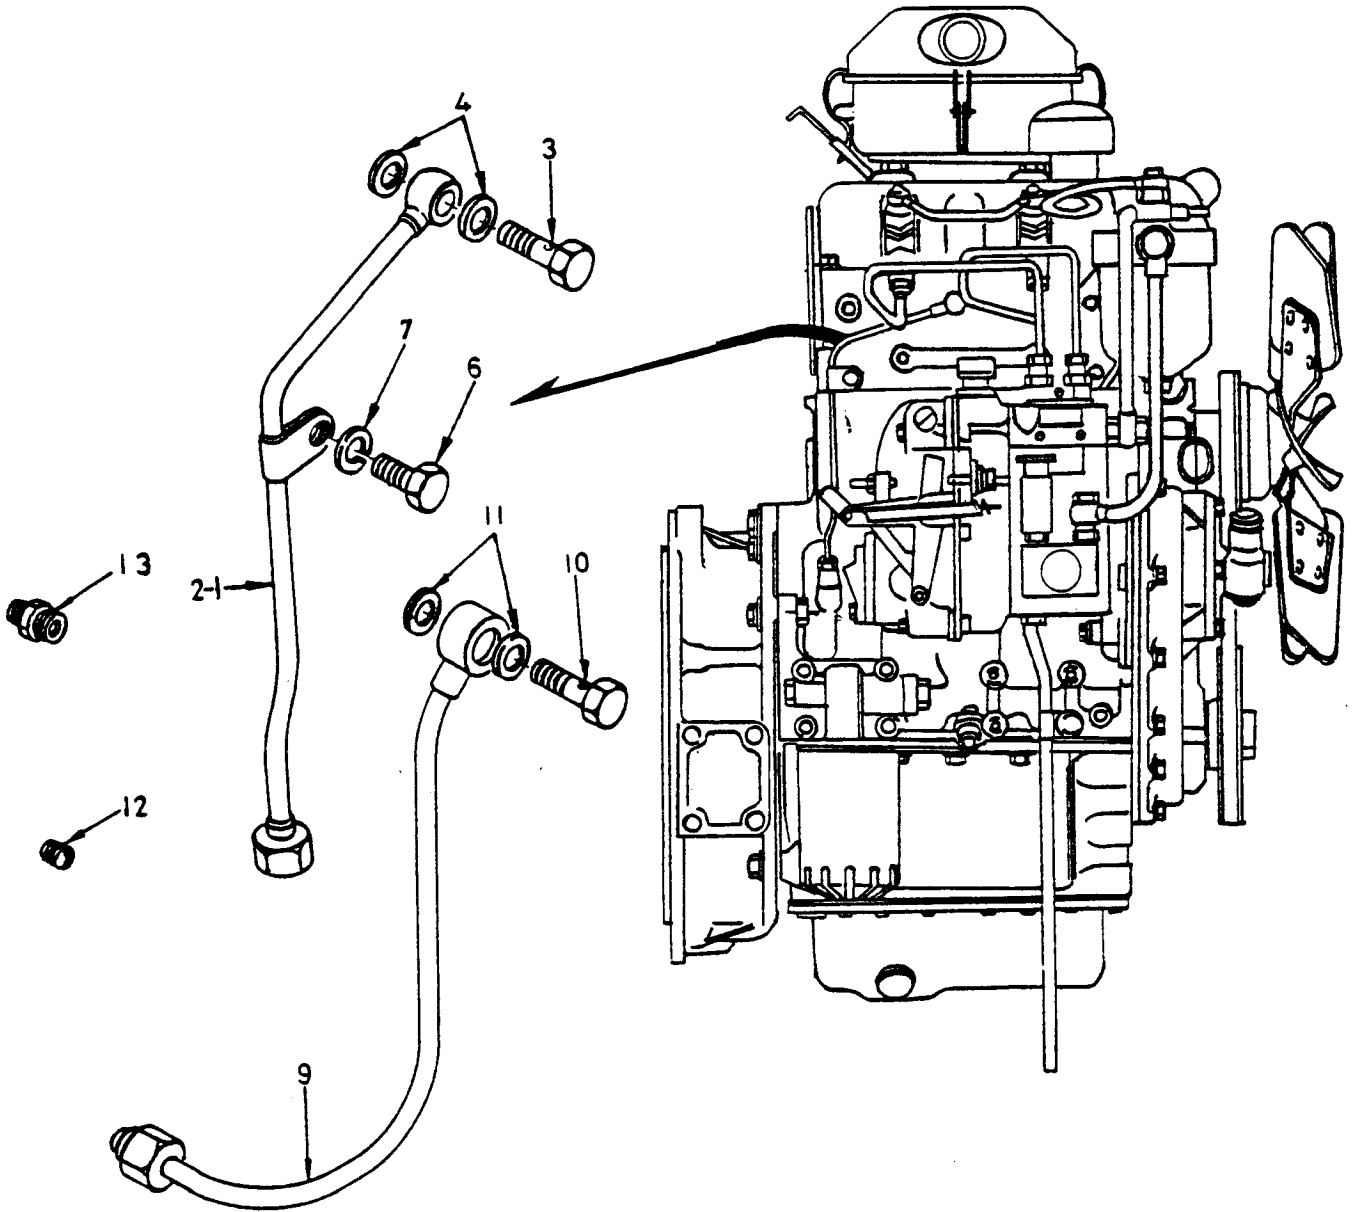

OIL PIPE & OTHER PARTS

11

Item No.	ISUZU Part No.	LC30/DC30 Qty.	Description
2	913312-3380	1	Oil Pipe ASM: Rocker Oil
3	909906-1051	1	Joint Bolt
4	909920-9000	2	Packing
6	902040-8140	1	Bolt; Hex-HD MF, Rocker
7	909150-5080	1	SP Washer

Item No.	ISUZU Part No.	LC30/DC30 Qty.	Description
9	513311-1510	1	Oil Pipe ASM; V/Pump Feed
10	509675-0181	1	Bolt; Joint
11	909572-0080	2	Packing
12	909864-0150	3	Plug
13	509650-0210	1	Nipple