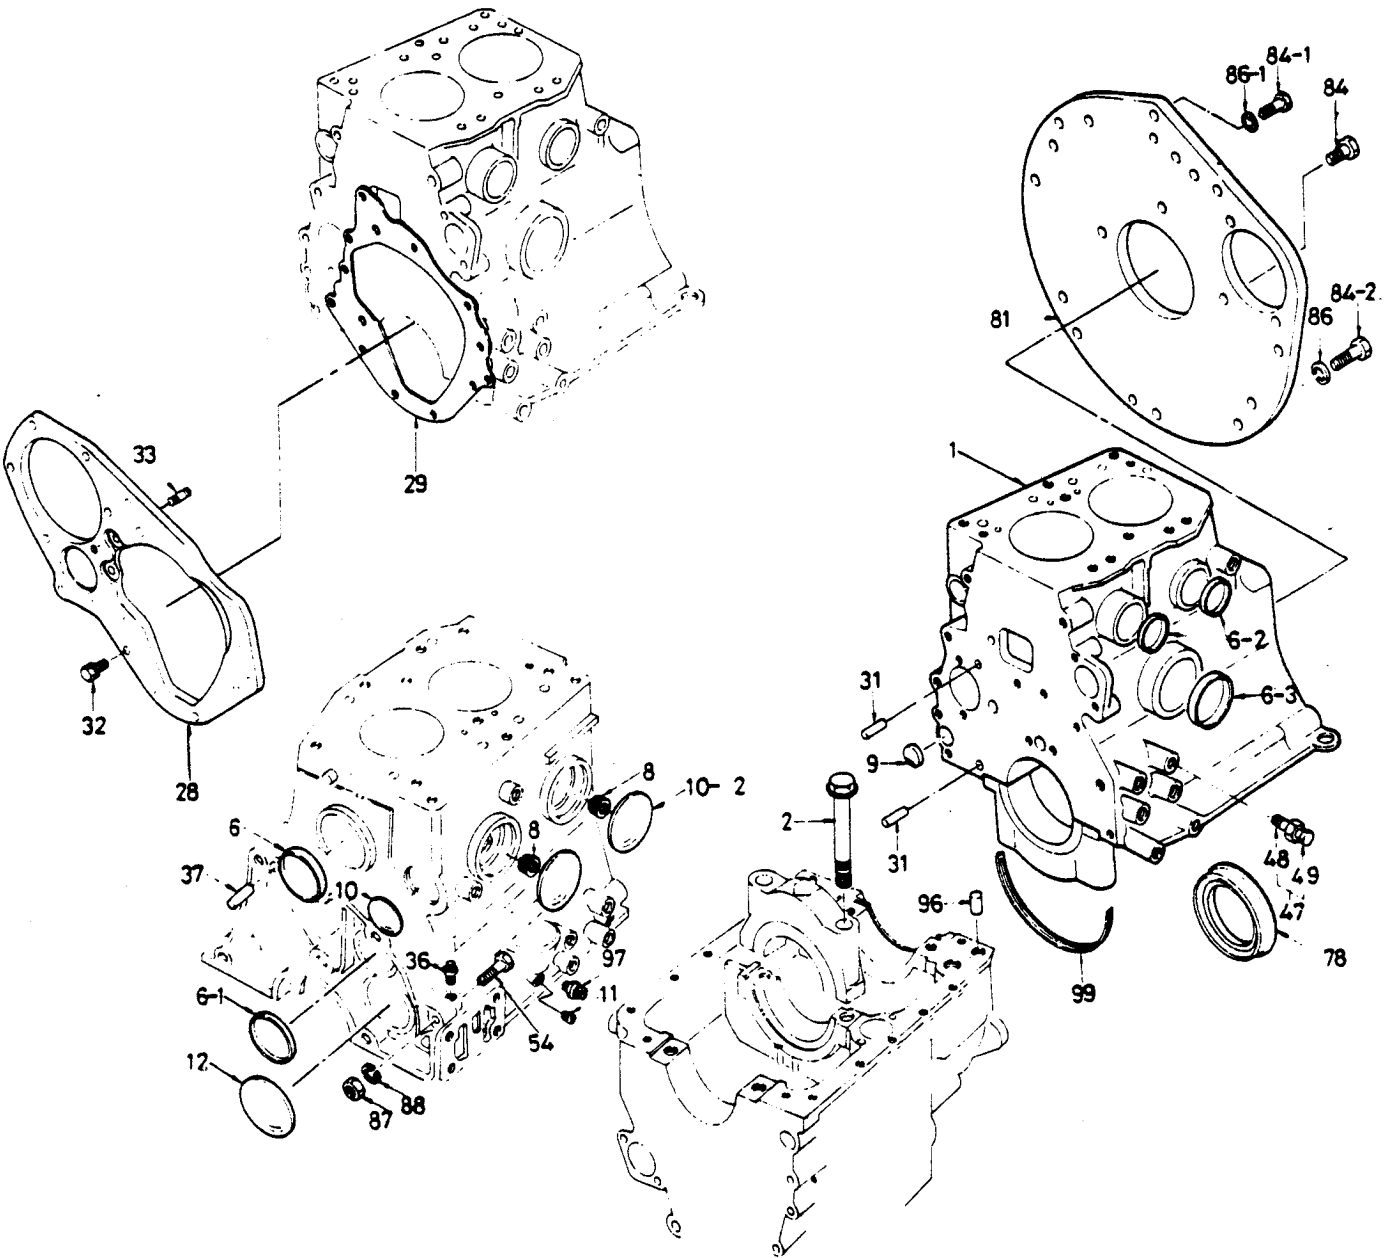

CYL. BODY & OTHER PARTS

2

Item No.	ISUZU Part No.	LC30/DC30 Qty.	Description	Item No.	ISUZU Part No.	LC30/DC30 Qty.	Description
1	911217-8030	1	Cyl. Body Asm	32	901900-8200	3	Bolt: Sems Plate Fix
2	909802-5910	6	Bolt: Brg Cap Fix	33	904110-8220	1	Stud: MF Nut, Inj Pump Bk
6	911219-1950	1	Sealing Cup: R Face D = 36	36	909902-2990	1	Nipple: Rocker Oil Feed
6-1	911219-0050	1	Sealing Cup: R Face D = 38	37	908161-0320	1	Pin: Straight
6-2	911219-0060	2	Sealing Cup: L Side D = 32	47	913721-1540	1	Water Drain Cock Asm
6-3	911129-0060	1	Sealing Cup: L Side D = 45	48	909902-4320	1	Nipple: Water Drain
8	909664-0340	2	Plug: 1/2 Tappet Chamber	49	909809-0980	1	Plug: Water Drain
9	909201-3180	2	Plug: Plate Oil Gallery	54	909606-5350	1	Bolt: Hex-Hd MF Reamer
10	909201-3280	2	Plug: Plate Tappet Chamber	78	909924-4490	1	Seal: Crank Shaft
10-2	909201-3450	2	Plug: Plate Tappet Chamber	84	909800-6840	3	Bolt: Hex-Hd MF, Plate FI
11-1	909864-0150	1	Plug: 1/8 Taper Oil Gall	84-1	902051-0250	3	Bolt: Hex-Hd MF, R Plate
11-2	509605-0190	1	Plug: 1/8 Taper Oil Gall	84-2	902351-2300	2	Bolt: Hex-Hd MC, R Plate T
12	909201-0560	1	Plug: Plate Cam Brg	86	909150-5120	2	SP Washer
28	911311-1530	1	Plate F: Cyl Body	86-1	909150-5100	3	SP Washer
29	511312-0110	1	Packing: Plate F to Cyl B	97	509650-0210	1	Nipple: Gallery 2, I/Pump O
31	908151-0240	2	Pin Straight	99	911258-1080	2	Packing: Oil Pan to Brg
				81	511341-0300	2	Plate R: Cyl. Body