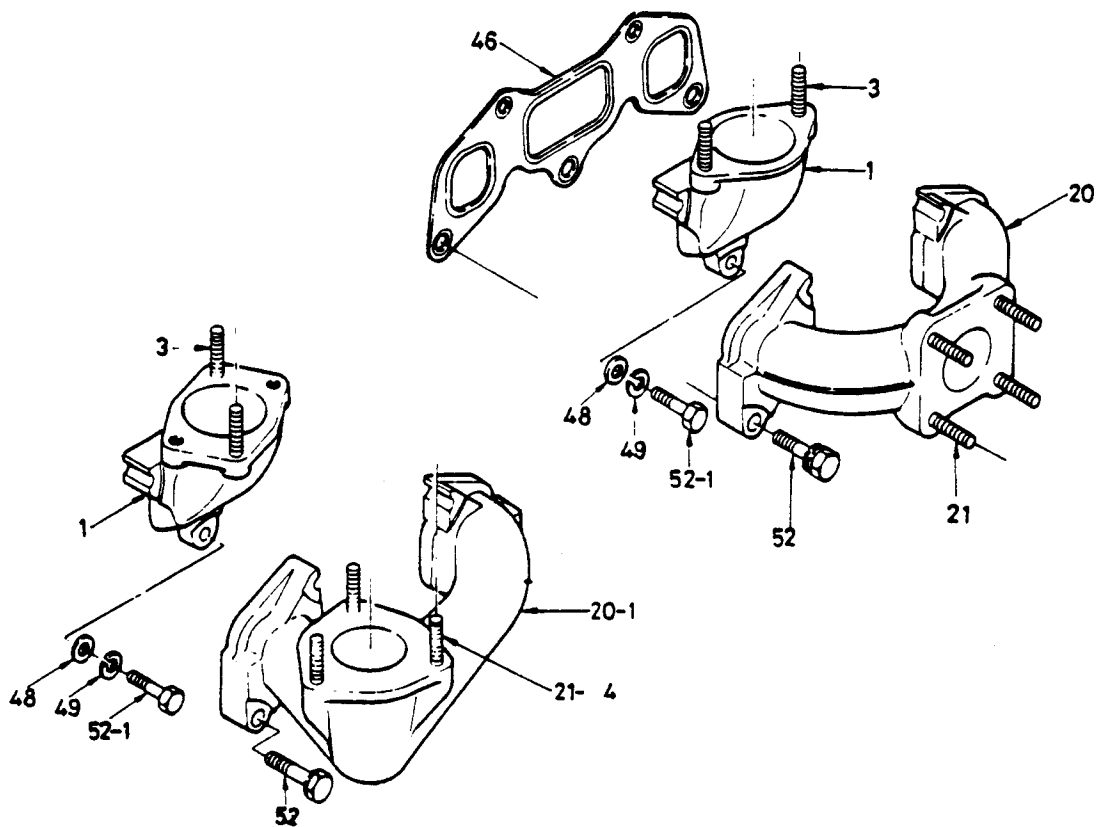

AIR INTAKE & EXHAUST SYSTEM

13

Item No.	ISUZU Part No.	LC30/DC30 Qty.	Description	Item No.	ISUZU Part No.	LC30/DC30 Qty.	Description
1	914112-6330	1	Inlet Manifold	46	914146-0880	1	Gasket; In, Exh Manifold
3	904100-8200		Stud; MF Nut	48	909164-5080	1	PL Washer
20	514141-0350	1	Exh. Manifold (Loader)	49	909150-5080	1	SP Washer
20-1	914141-6130	1	Exh. Manifold (Dozer)	52	901960-8350	4	Bolt; SEMS Manifold
21	904110-8250	4	Stud; Exh. Manifold	52	901045-8300		Bolt; Hex-HD MF
21	904110-8250	3	Stud; MF. Nut