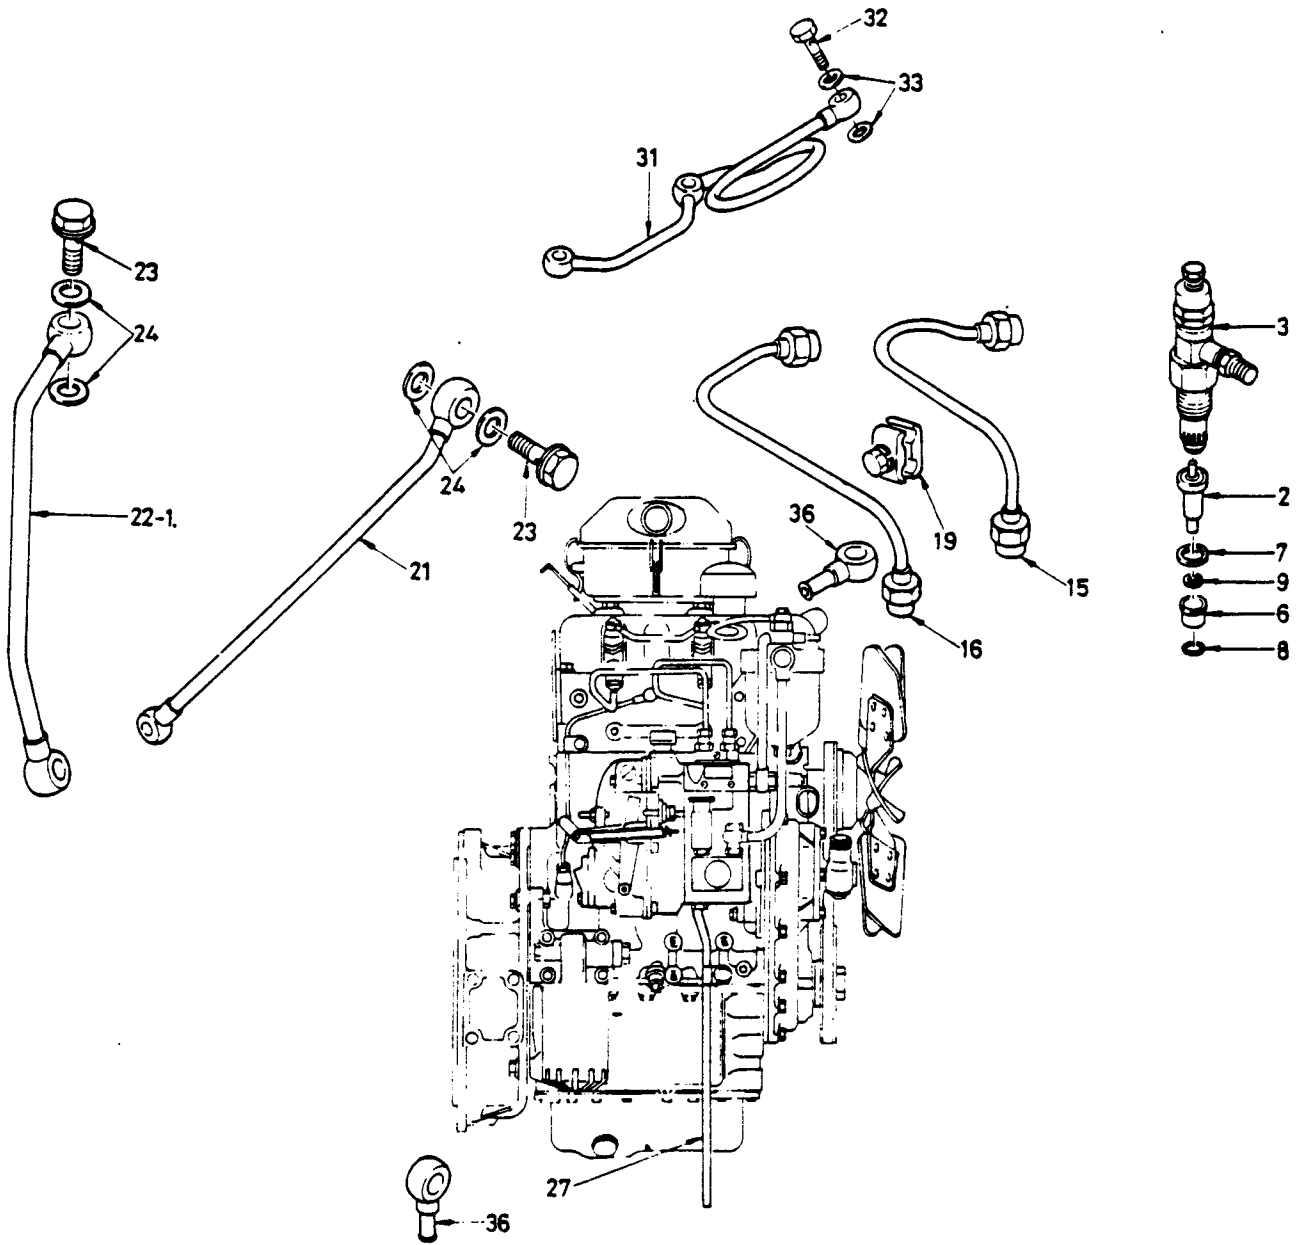

FUEL SYSTEM (INJ. NOZZLE, FUEL PIPE)

15

Item No.	ISUZU Part No.	LC30/DC30 Qty.	Description	Item No.	ISUZU Part No.	LC30/DC30 Qty.	Description
2	515311-0060	2	Nozzle	21	915421-6670	1	Fuelpipe ASM; Feed Pump
3	515330-0030	2	Nozzle Holder Fig. 58	22	915421-6680	1	Fuelpipe ASM; Filter to
6	915315-0270	2	Nozzle Heat Shield inj. No.	23	909906-3251	2	Joint Bolt; Fuel Filter
7	915315-0260	2	Washer Nozzle Holder	24	909572-0140	4	Packing; Joint Bolt
8	915315-0280	2	Washer Heat Shield	27	909913-8460	1	Vinyl Pipe, Inj Pump Leak
9	915315-0740	2	Corrugated Washer Atomise	31	515411-2600	1	Fuel Pipe ASM; Nozzle Leak
15	515411-4430	1	Inj. Pipe ASM; No. 1	32	909906-3141	1	Joint Bolt; Leak Off Pipe
16	915421-6660	1	Inj. Pipe ASM; No. 2	33	909571-4080	2	Packing; Pipe Joint
19	915419-0720	1	Clip ASM	36	515411-2230	2	Pipe ASM; Fuel In & Out