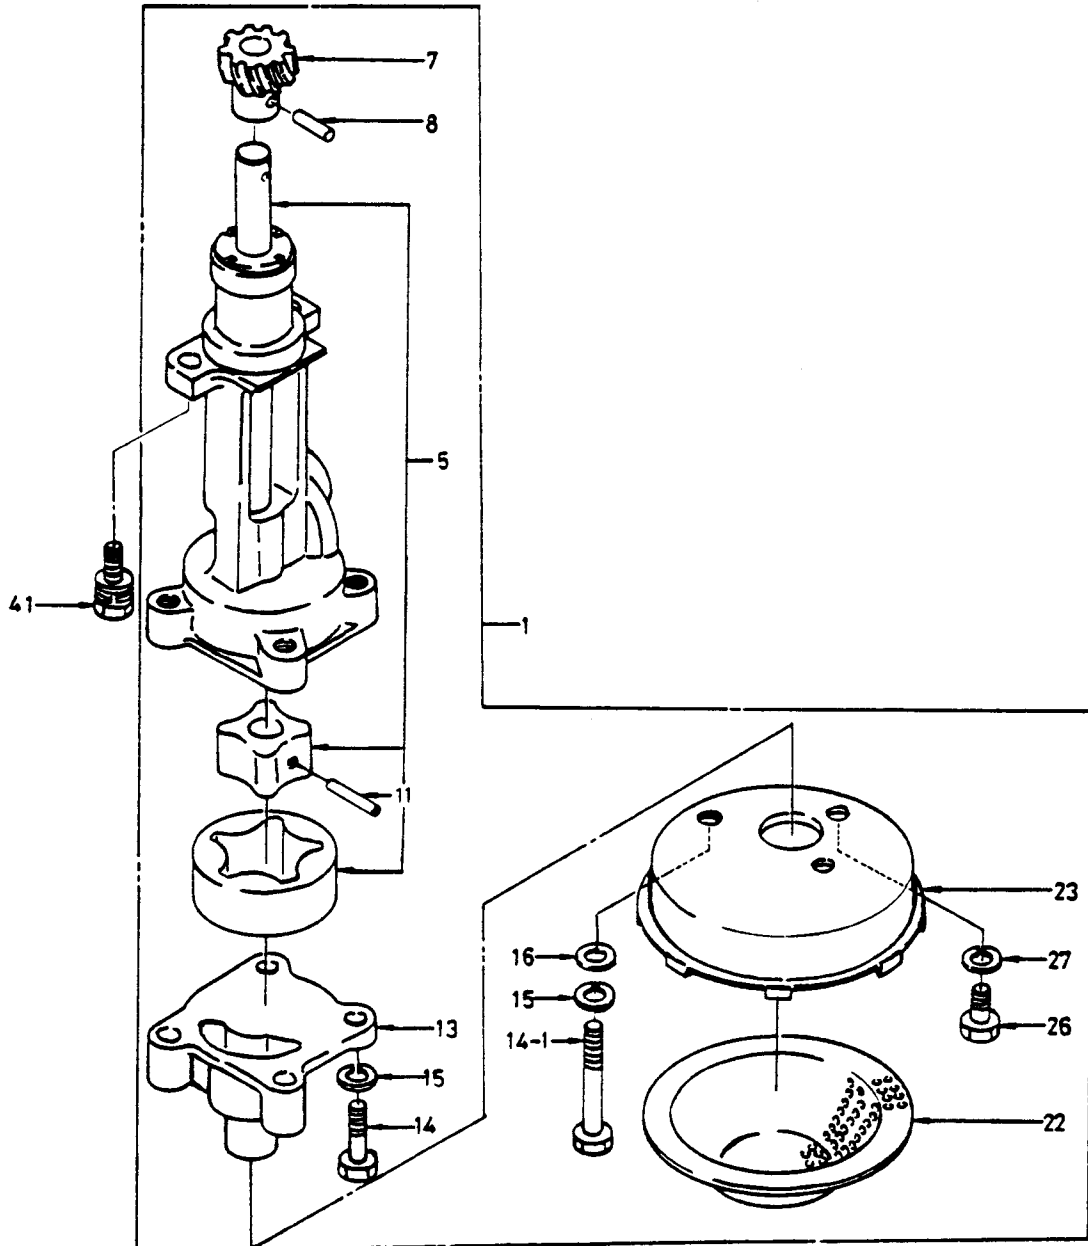

OIL PUMP & FIXING PARTS

6

Item No.	ISUZU Part No.	LC30/DC30 Qty.	Description
1	913100-6150	1	Oil Pump ASM; W/Strainer
5	913120-6010	1	Rotor Set
7	913128-0790	1	Pinion; Oil Pump Drive
8	909878-0840	1	Pin; Pinion to Shaft
11	913129-0170	1	Pin; Rotor to Shaft
13	913113-0860	1	Cover; Oil Pump
14	902040-8250	2	Bolt; Hex-HD MF Cover to
14-1	901045-8500	2	Bolt; Hex-HD MF. Cover to

Item No.	ISUZU Part No.	LC30/DC30 Qty.	Description
15	909150-5080	4	SP Washer
16	909164-5080	2	PL Washer
22	913143-6030	1	Gauze; Oil Strainer
23	913141-6041	1	Case; Oil Strainer
26	902040-8120	1	Bolt; Hex-HD MF. Case to
27	909150-5080	1	SP Washer
41	901970-8250	2	Bolt; SEMS Oil Pump Fix